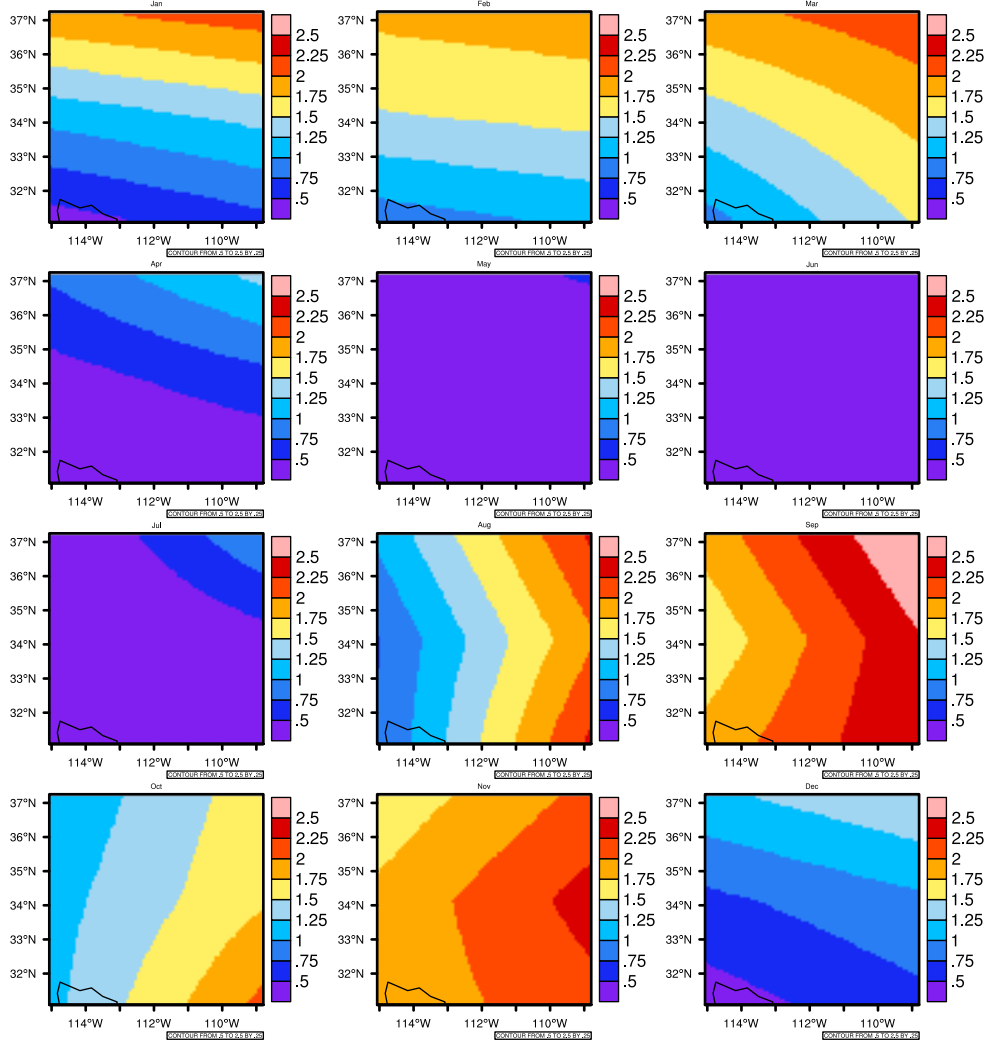

Monthly Daily Average pr(mm/day) In 2050-2059 GFDL-ESM2M RCP45 - Arizona

AgriMetSoft (2020). Climate Maps. Available on:
<https://agrimetsoft.com/maps>

Order a new map on <https://agrimetsoft.com/order>