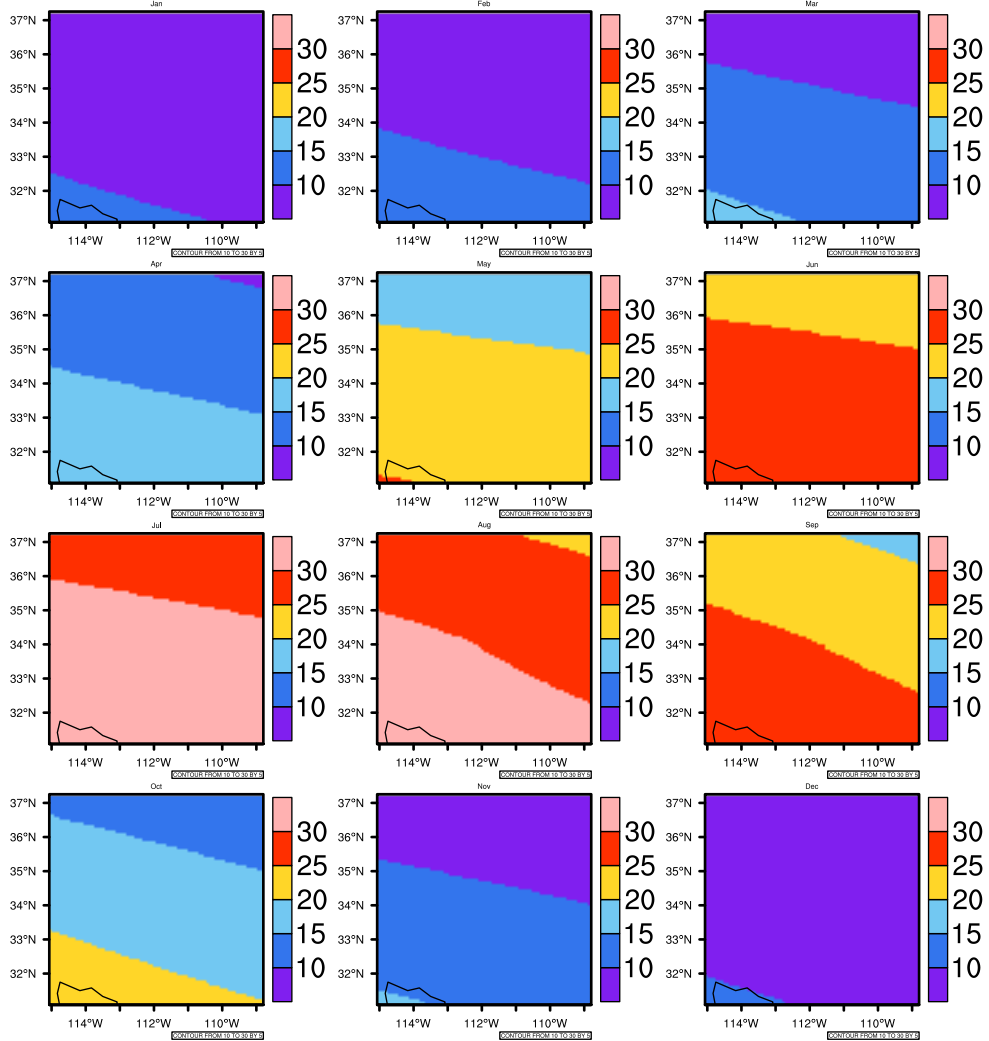

## Monthly Daily Averaget(c) In 2020-2029 GFDL-ESM2M RCP45 - Arizona

AgriMetSoft (2020). Climate Maps. Available on:  
<https://agrimetsoft.com/maps>

Order a new map on <https://agrimetsoft.com/order>