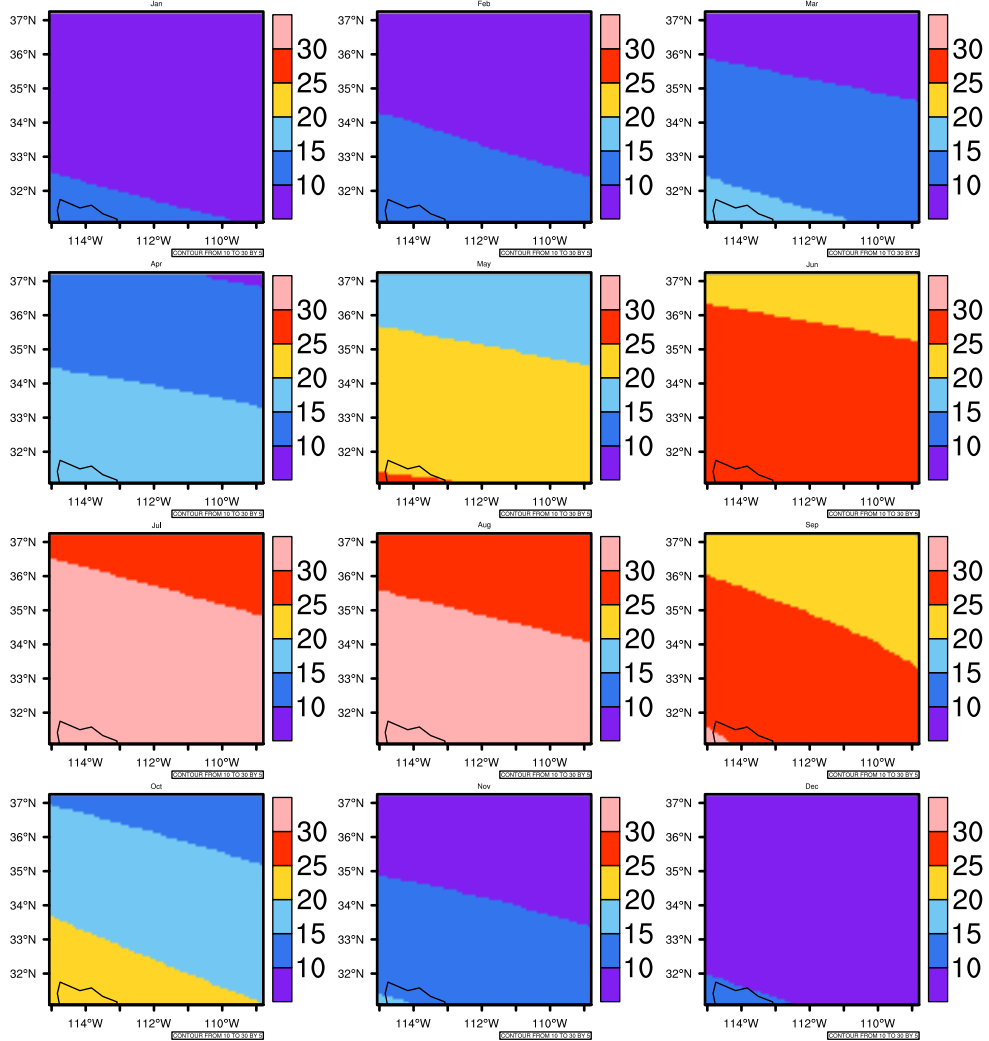

Monthly Daily Averaget(c) In 2040-2049 GFDL-ESM2M RCP45 - Arizona

AgriMetSoft (2020). Climate Maps. Available on:
<https://agrimetsoft.com/maps>

Order a new map on <https://agrimetsoft.com/order>