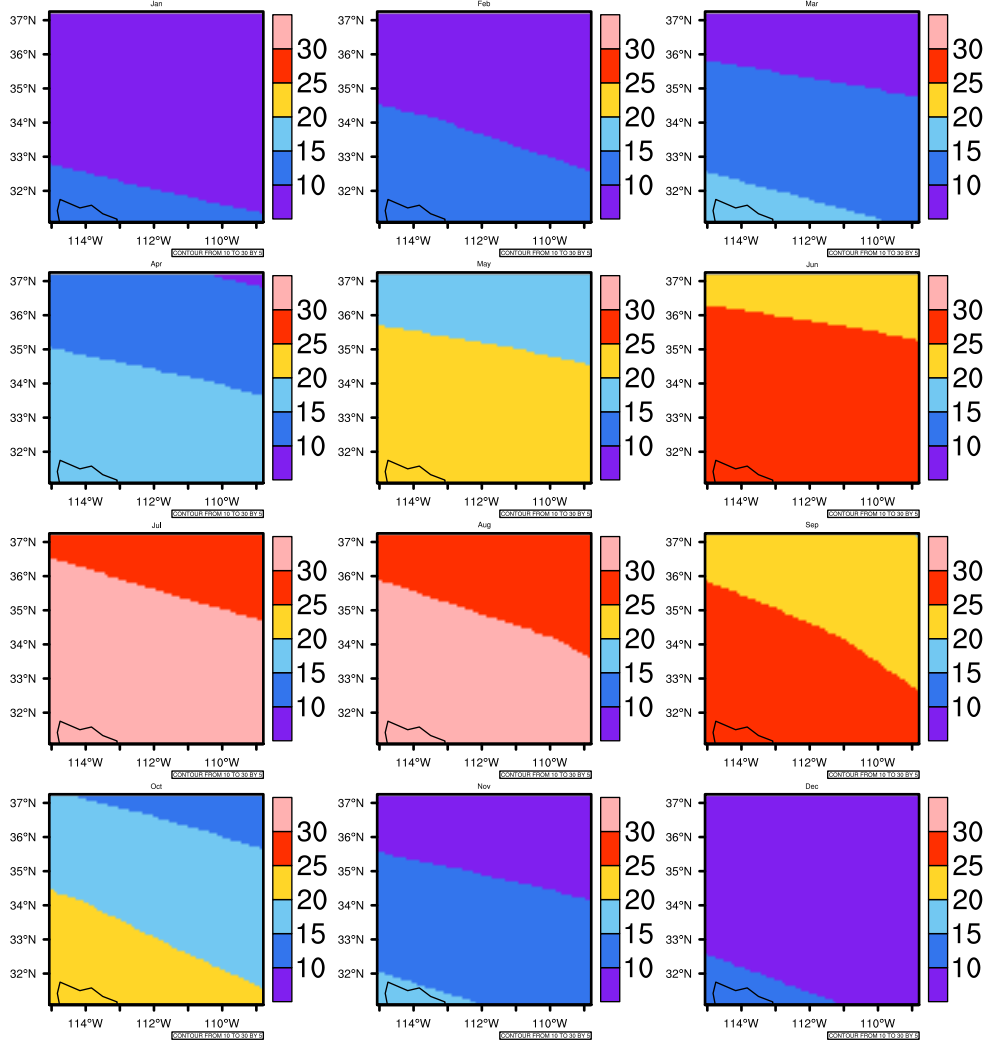

## Monthly Daily Averaget(c) In 2050-2059 GFDL-ESM2M RCP45 - Arizona

AgriMetSoft (2020). Climate Maps. Available on:  
<https://agrimetsoft.com/maps>

Order a new map on <https://agrimetsoft.com/order>

[You can request maps from any dataset from the AgriMetSoft Team.](#)