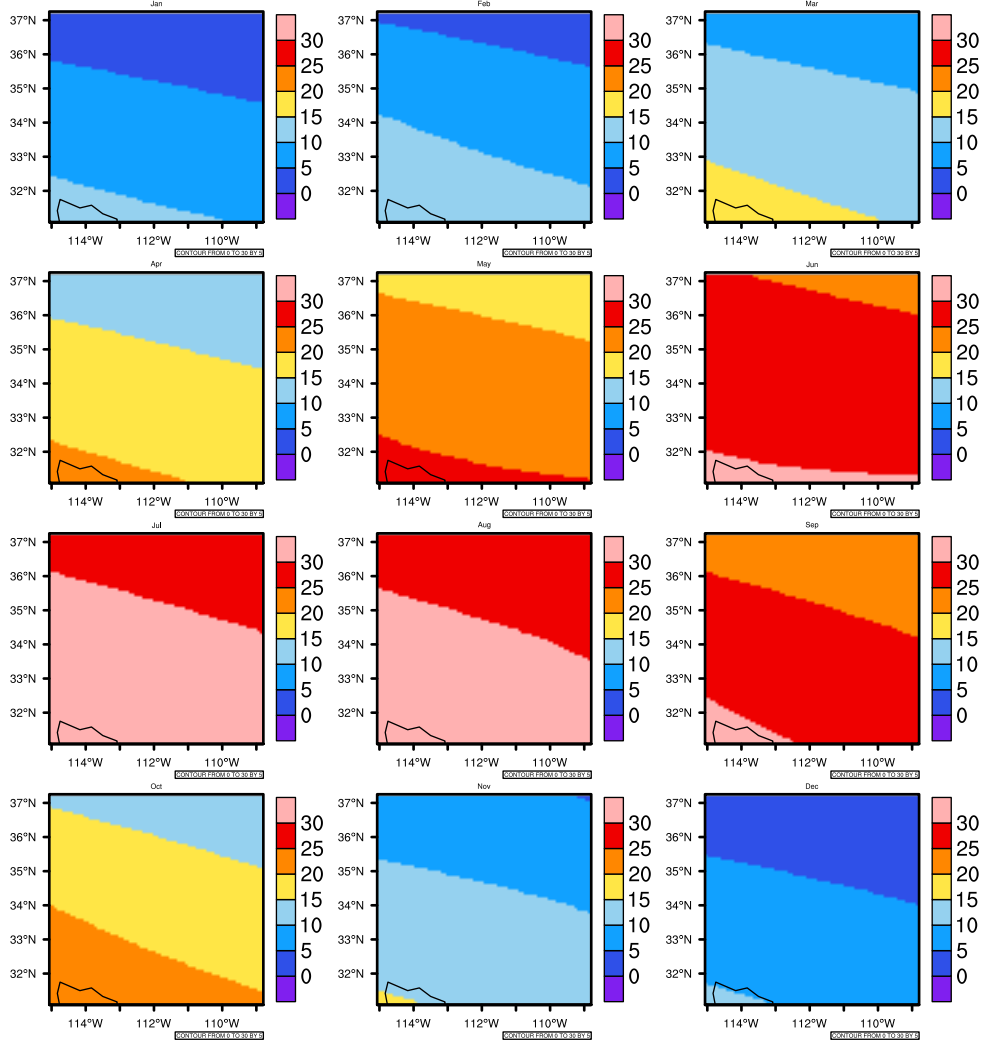

Monthly Daily Averaget(c) In 2060-2069 GFDL-ESM2M RCP45 - Arizona

AgriMetSoft (2020). Climate Maps. Available on:
<https://agrimetsoft.com/maps>

Order a new map on <https://agrimetsoft.com/order>