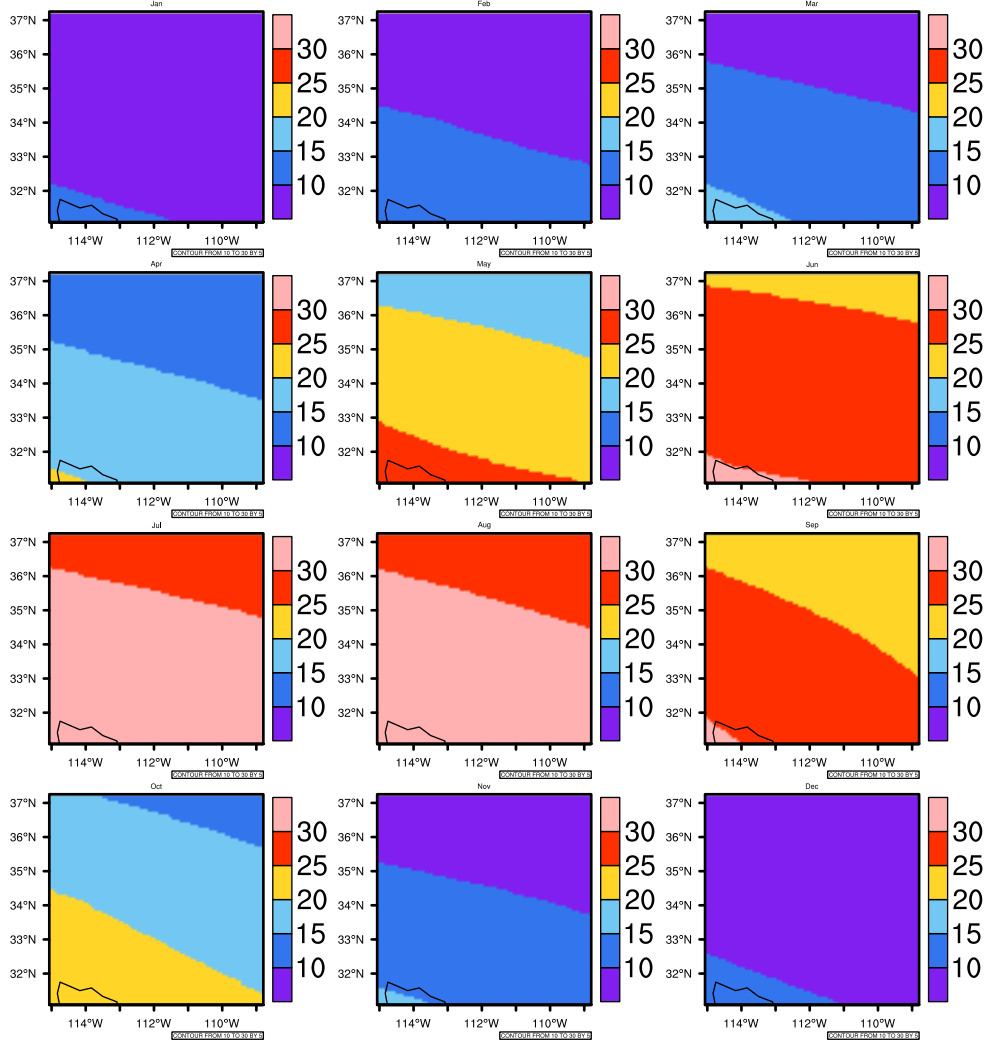

Monthly Daily Averaget(c) In 2070-2079 GFDL-ESM2M RCP45 - Arizona

AgriMetSoft (2020). Climate Maps. Available on:
<https://agrimetsoft.com/maps>

Order a new map on <https://agrimetsoft.com/order>