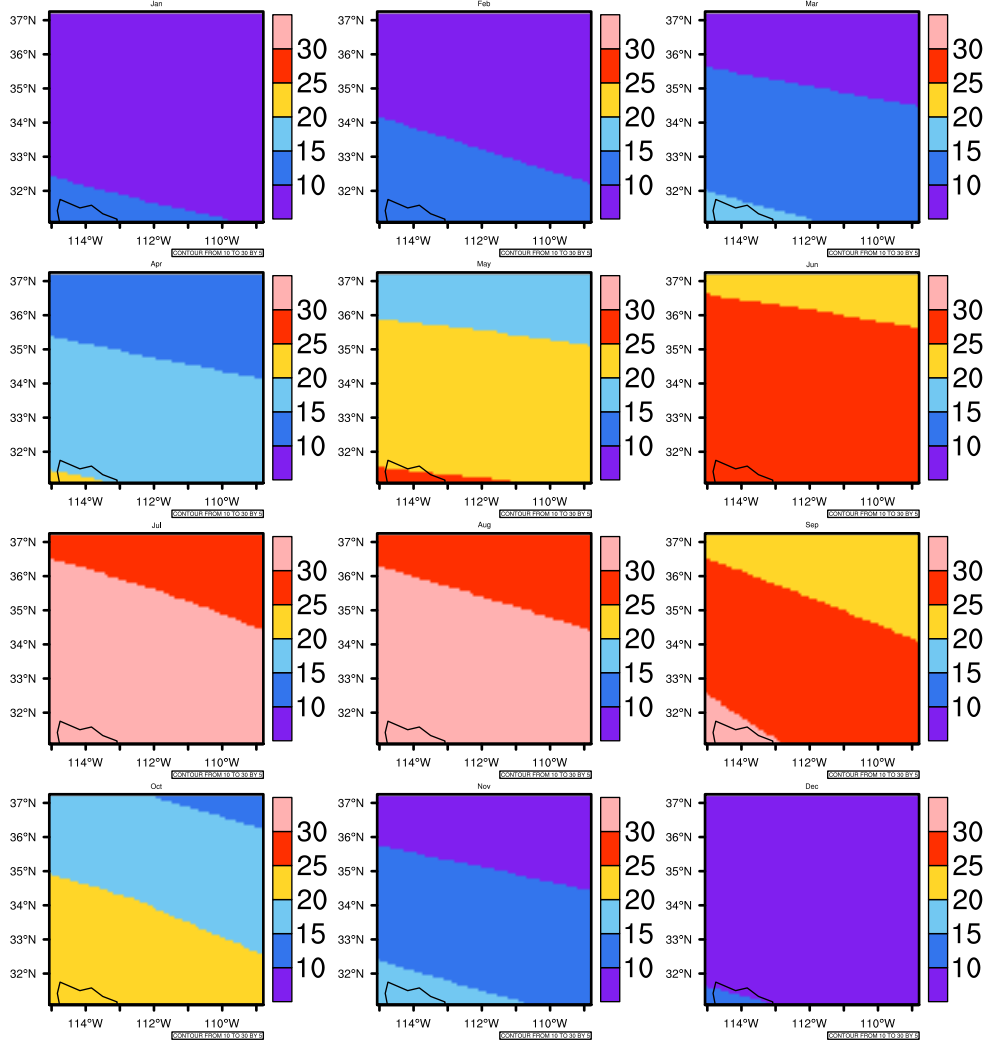

Monthly Daily Averaget(c) In 2080-2089 GFDL-ESM2M RCP45 - Arizona

AgriMetSoft (2020). Climate Maps. Available on:
<https://agrimetsoft.com/maps>

Order a new map on <https://agrimetsoft.com/order>