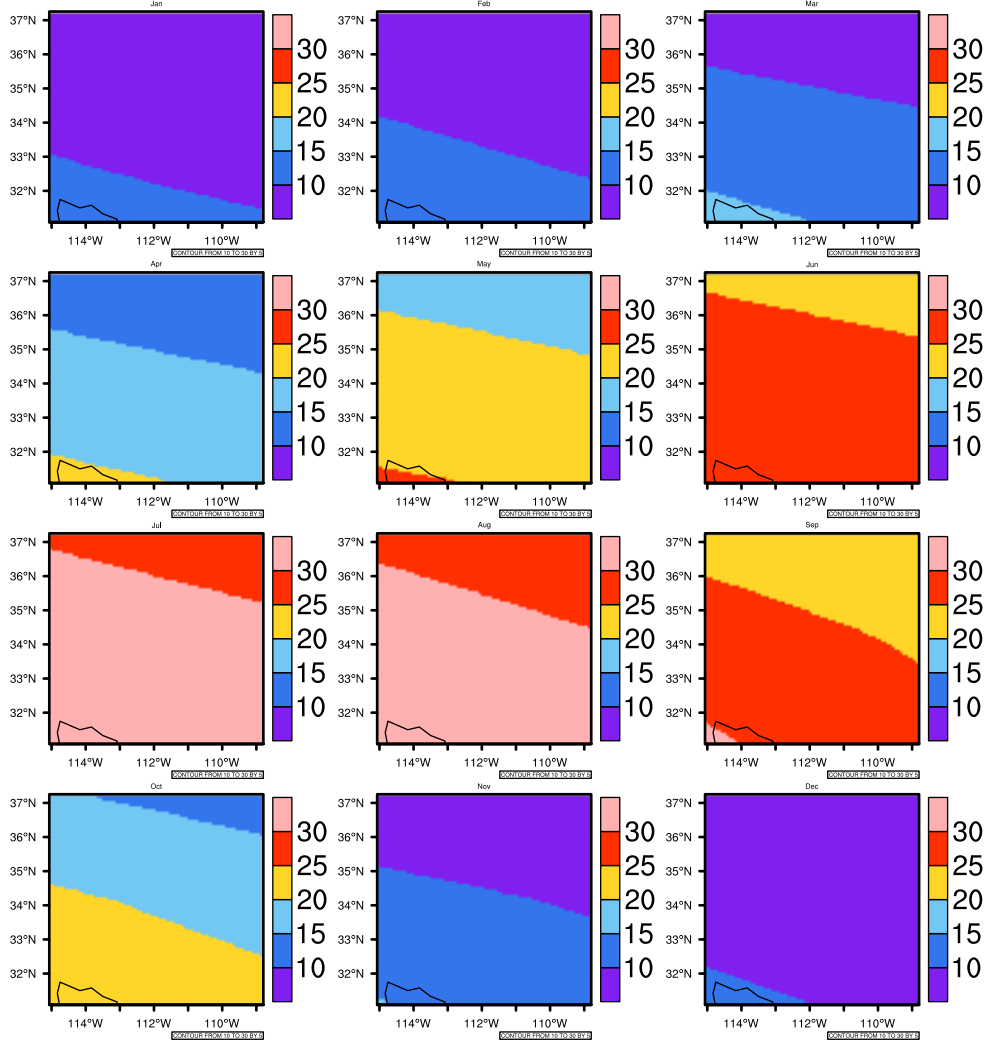

Monthly Daily Averaget(c) In 2090-2099 GFDL-ESM2M RCP45 - Arizona

AgriMetSoft (2020). Climate Maps. Available on:
<https://agrimetsoft.com/maps>

Order a new map on <https://agrimetsoft.com/order>