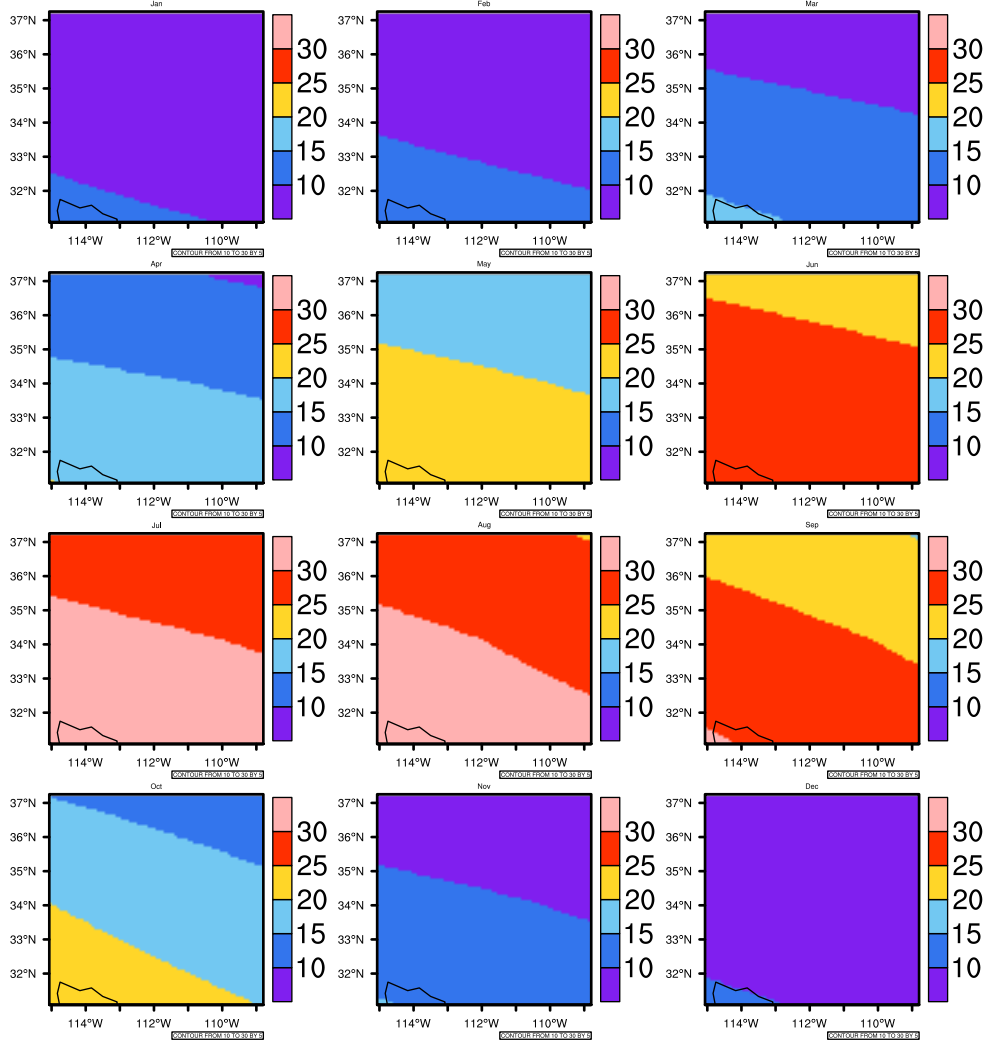

Monthly Daily Averaget(c) In 2020-2029 GFDL-ESM2M RCP85 - Arizona

AgriMetSoft (2020). Climate Maps. Available on:
<https://agrimetsoft.com/maps>

Order a new map on <https://agrimetsoft.com/order>