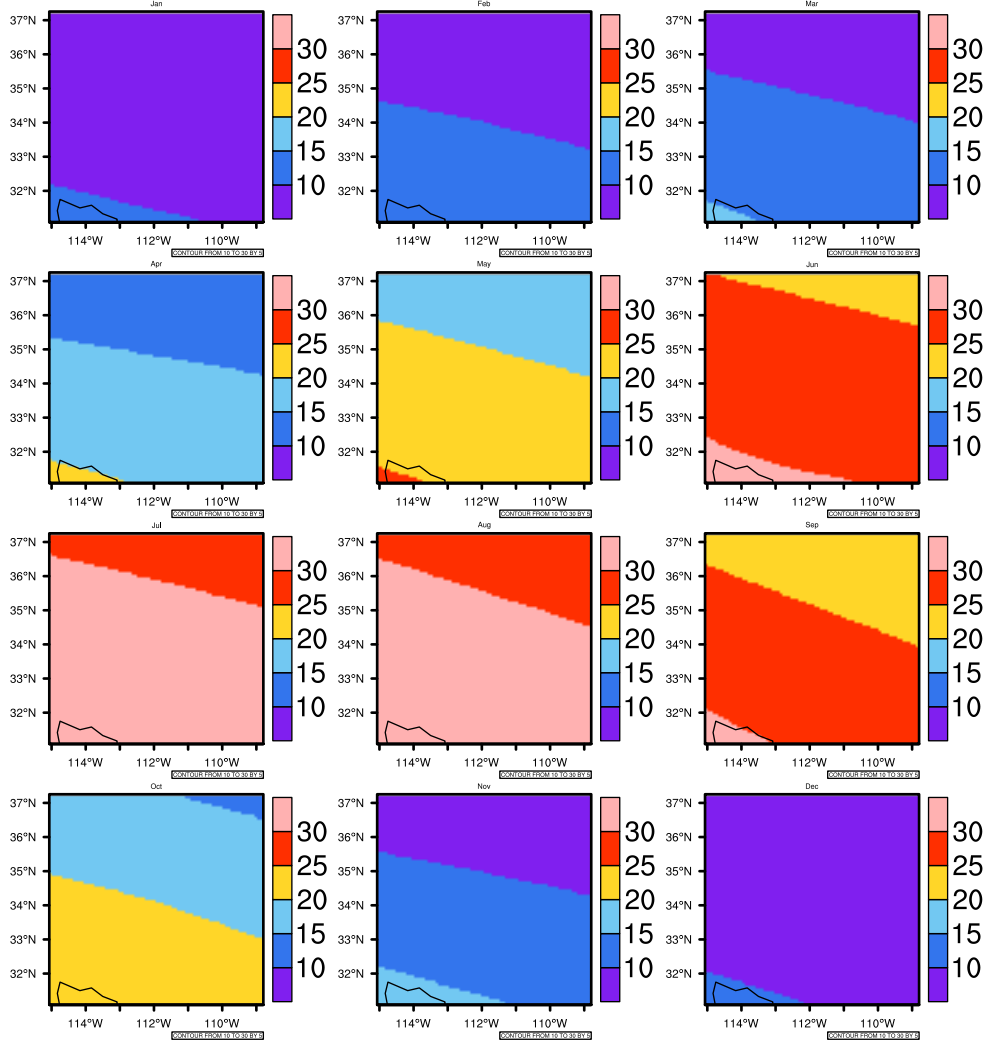

Monthly Daily Averaget(c) In 2040-2049 GFDL-ESM2M RCP85 - Arizona

AgriMetSoft (2020). Climate Maps. Available on:
<https://agrimetsoft.com/maps>

Order a new map on <https://agrimetsoft.com/order>