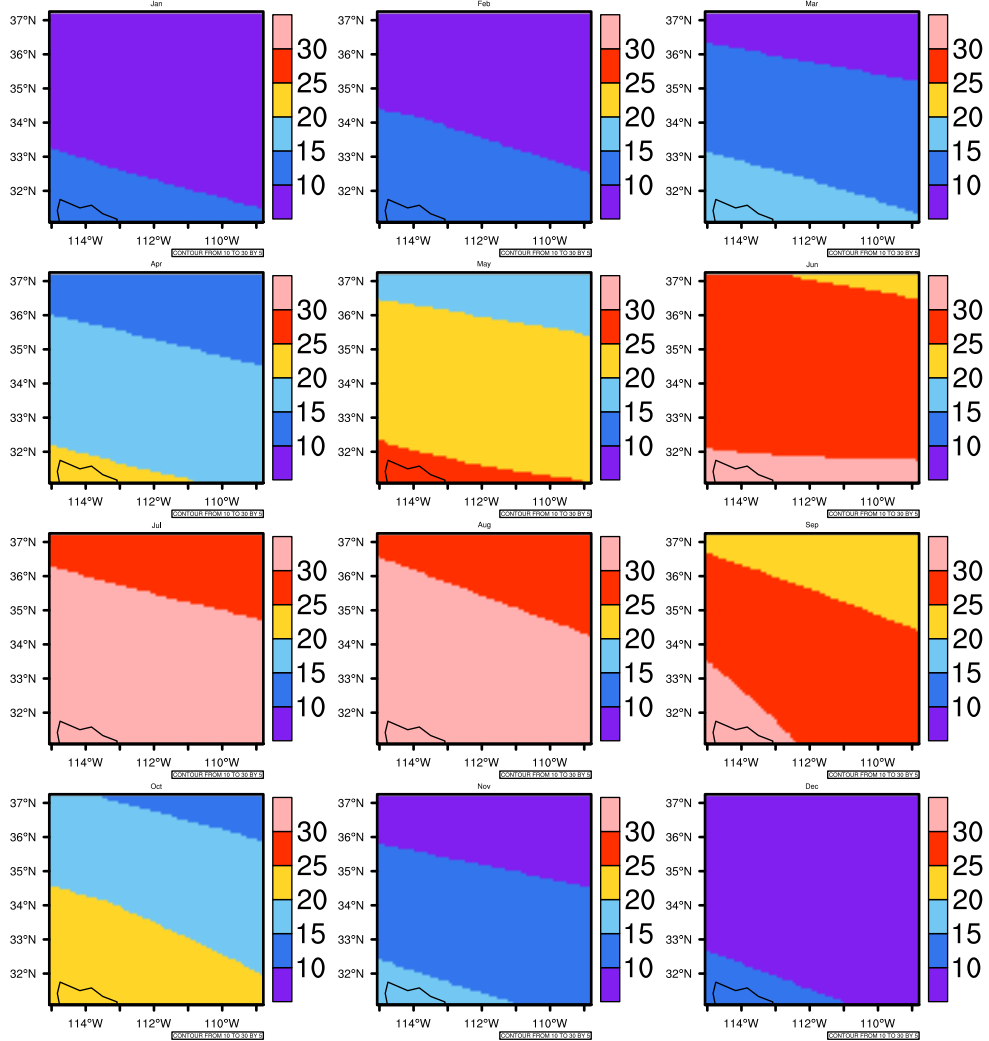

## Monthly Daily Averaget(c) In 2050-2059 GFDL-ESM2M RCP85 - Arizona

AgriMetSoft (2020). Climate Maps. Available on:  
<https://agrimetsoft.com/maps>

Order a new map on <https://agrimetsoft.com/order>