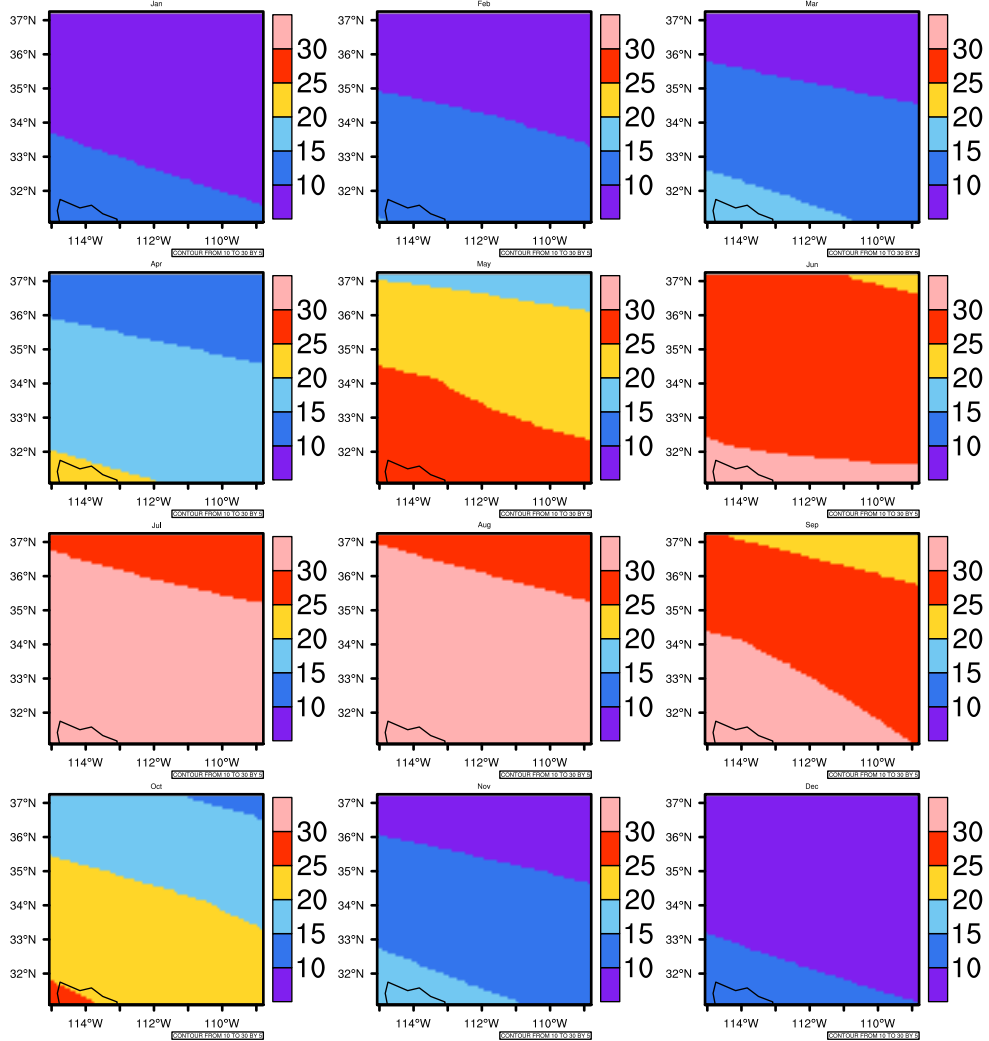

Monthly Daily Averaget(c) In 2060-2069 GFDL-ESM2M RCP85 - Arizona

AgriMetSoft (2020). Climate Maps. Available on:
<https://agrimetsoft.com/maps>

Order a new map on <https://agrimetsoft.com/order>