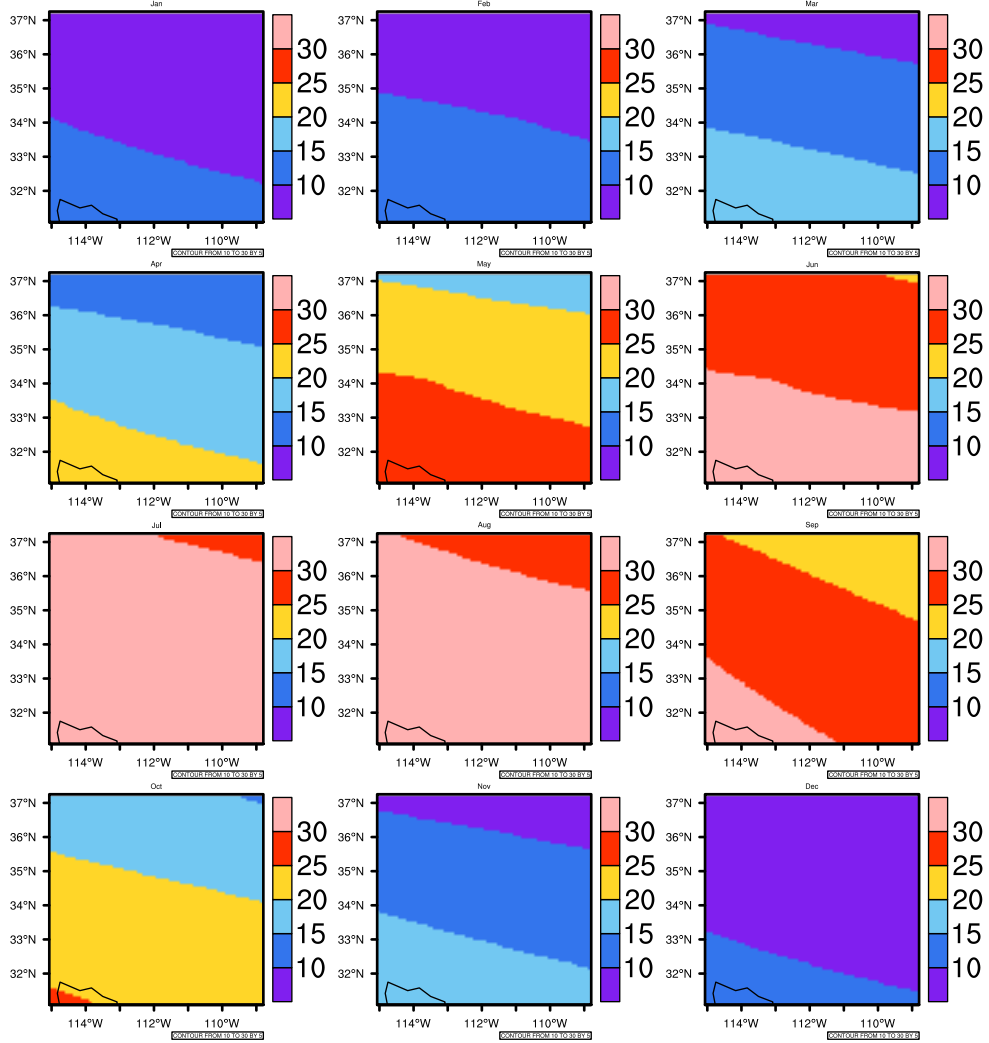

Monthly Daily Averagetetas(c) In 2070-2079 GFDL-ESM2M RCP85 - Arizona

AgriMetSoft (2020). Climate Maps. Available on:
<https://agrimetsoft.com/maps>

Order a new map on <https://agrimetsoft.com/order>