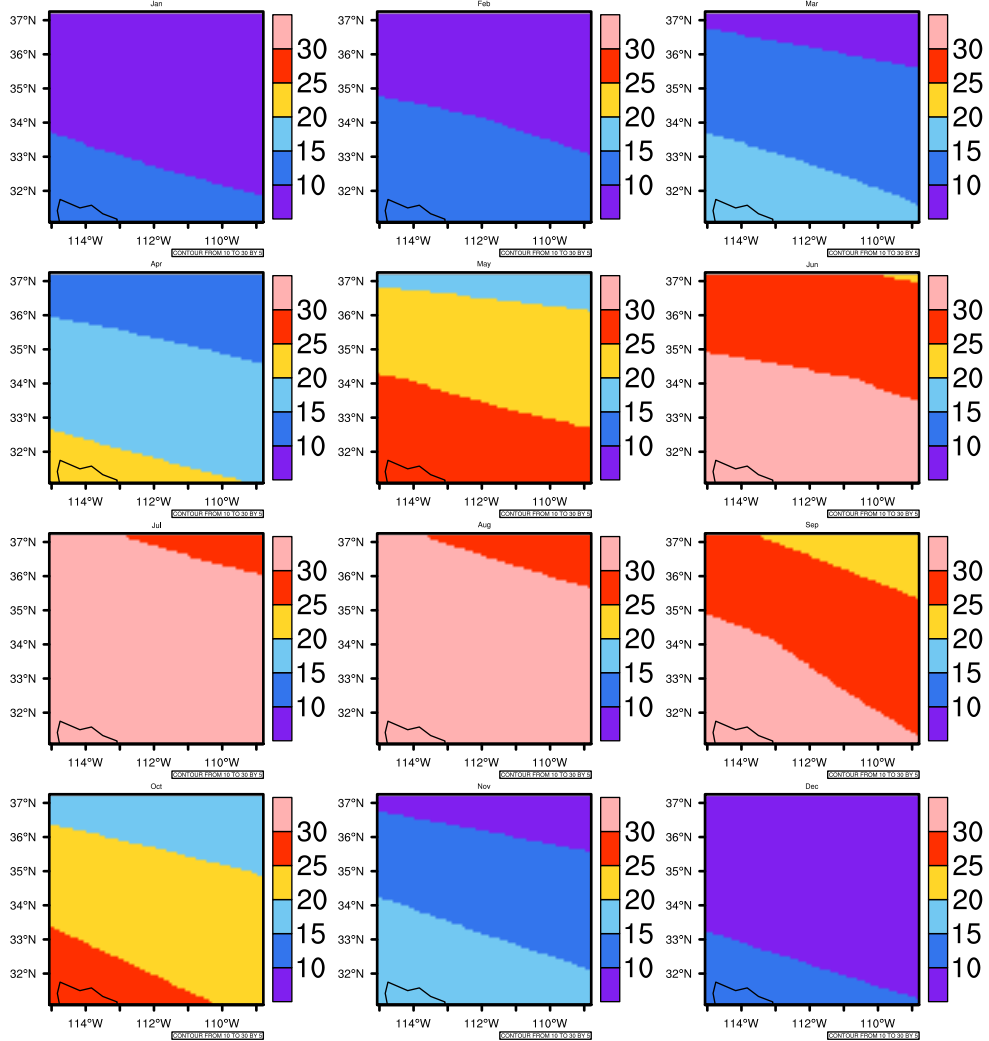

Monthly Daily Averagetetas(c) In 2080-2089 GFDL-ESM2M RCP85 - Arizona

AgriMetSoft (2020). Climate Maps. Available on:
<https://agrimetsoft.com/maps>

Order a new map on <https://agrimetsoft.com/order>