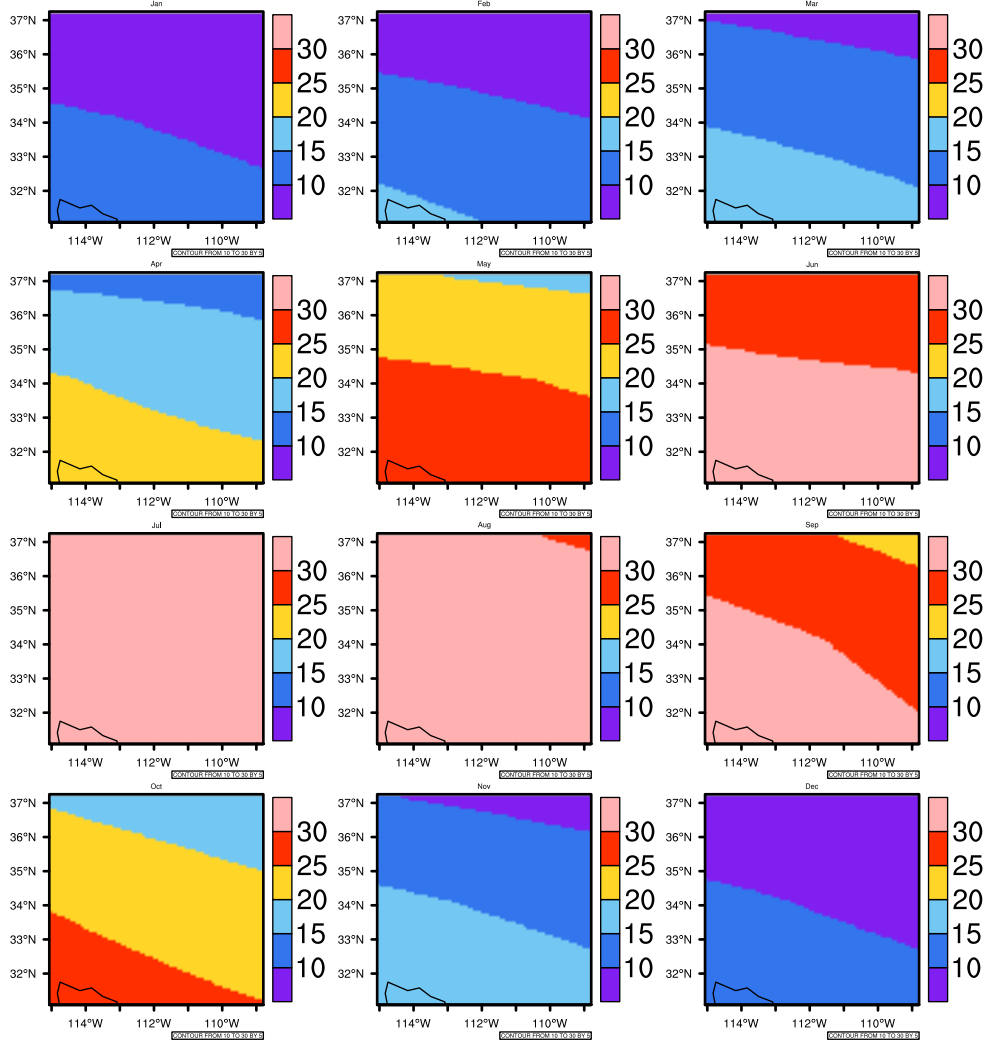

## Monthly Daily Averaget(c) In 2090-2099 GFDL-ESM2M RCP85 - Arizona

AgriMetSoft (2020). Climate Maps. Available on:  
<https://agrimetsoft.com/maps>

Order a new map on <https://agrimetsoft.com/order>