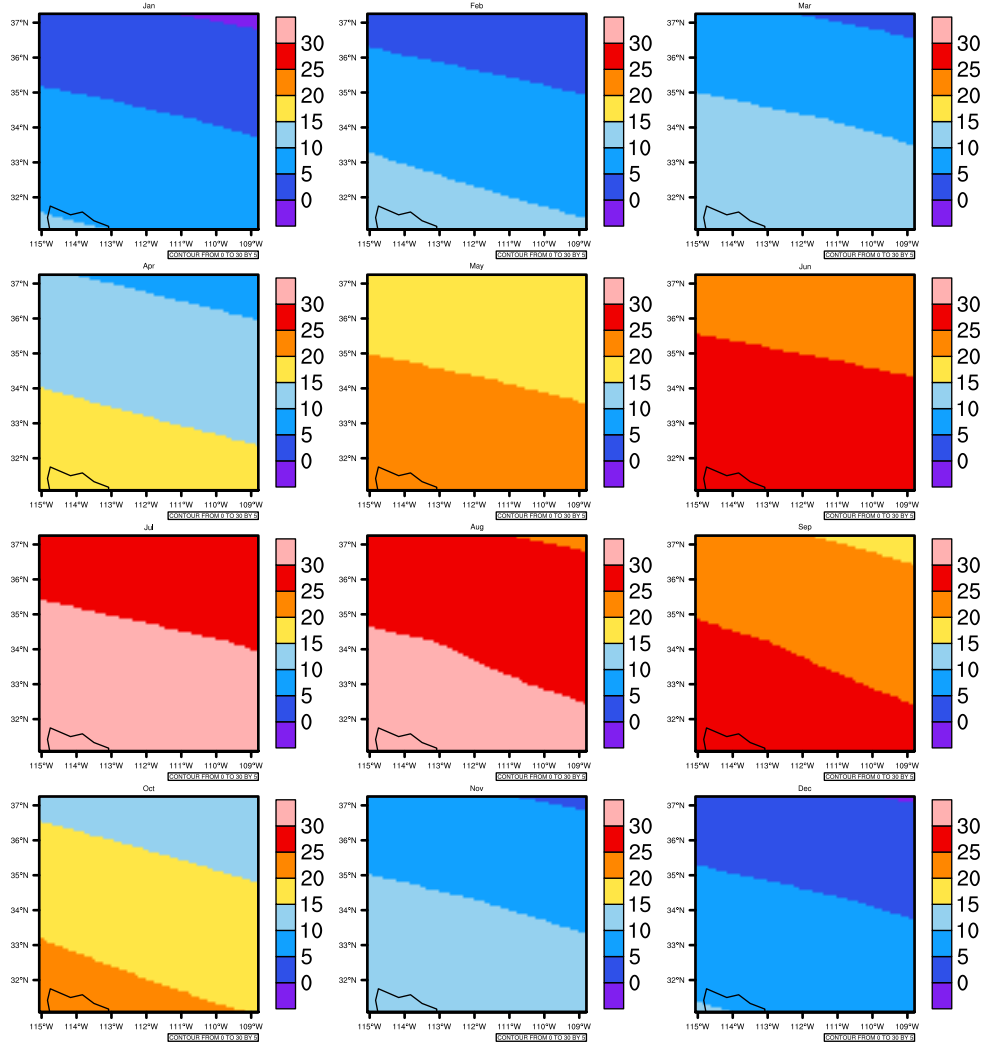

Monthly Daily Averaget(c) In 1975-2005 GFDL-ESM2M historical - Arizona

AgriMetSoft (2020). Climate Maps. Available on:
<https://agrimetsoft.com/maps>

Order a new map on <https://agrimetsoft.com/order>