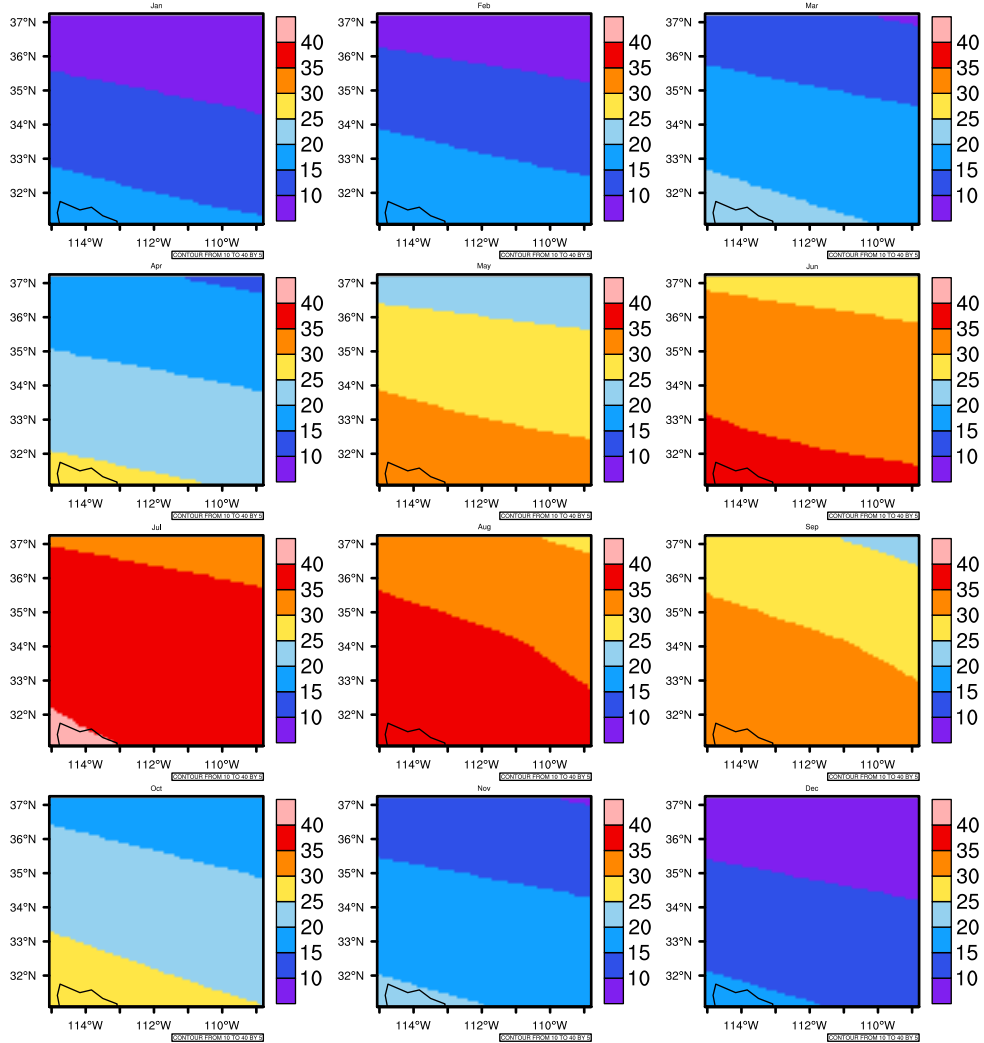

Monthly Daily Average Maximum Temperature in 2020-2029 GFDL-ESM2M RCP45 - Arizona

AgriMetSoft (2020). Climate Maps. Available on:
<https://agrimetsoft.com/maps>

Order a new map on <https://agrimetsoft.com/order>

[You can request maps from any dataset from the AgriMetSoft Team.](#)