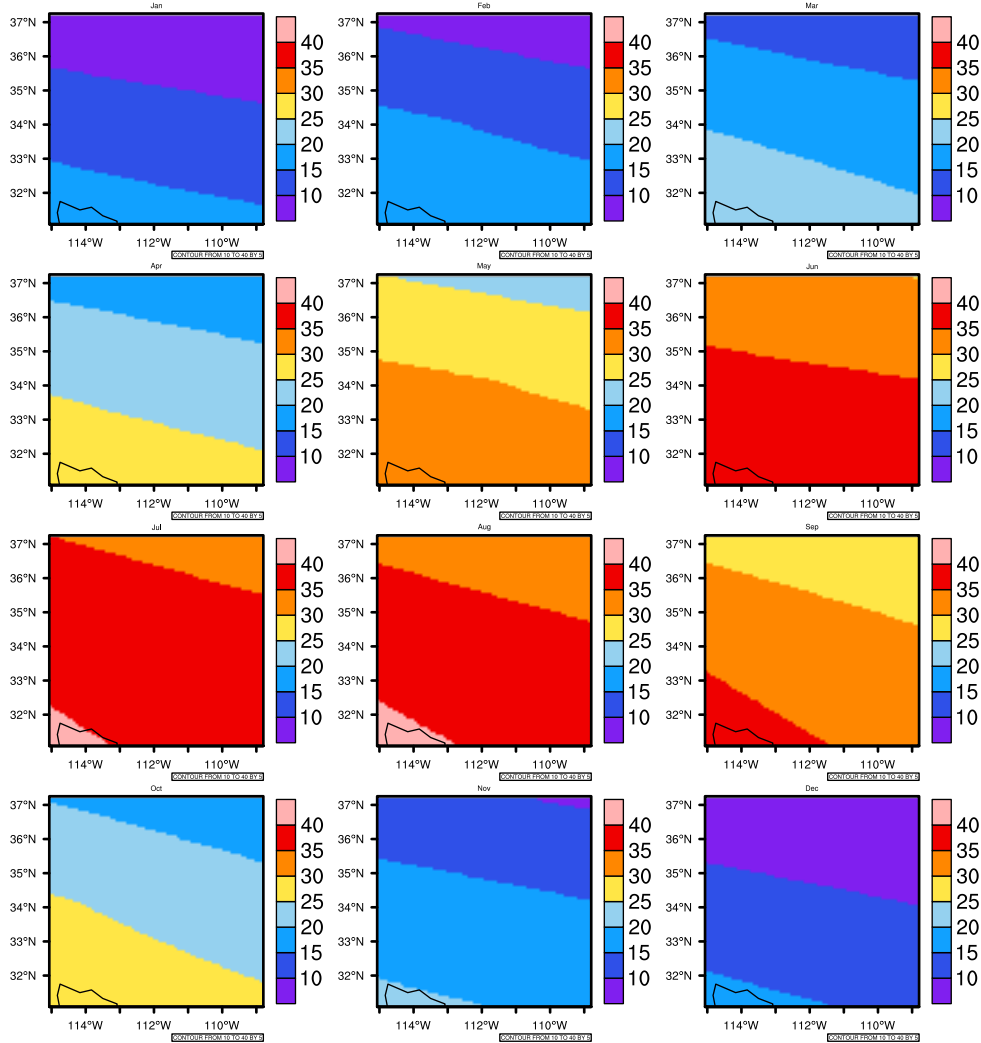

Monthly Daily Average Maximum(c) In 2060-2069 GFDL-ESM2M RCP45 - Arizona

AgriMetSoft (2020). Climate Maps. Available on:
<https://agrimetsoft.com/maps>

Order a new map on <https://agrimetsoft.com/order>

[You can request maps from any dataset from the AgriMetSoft Team.](#)