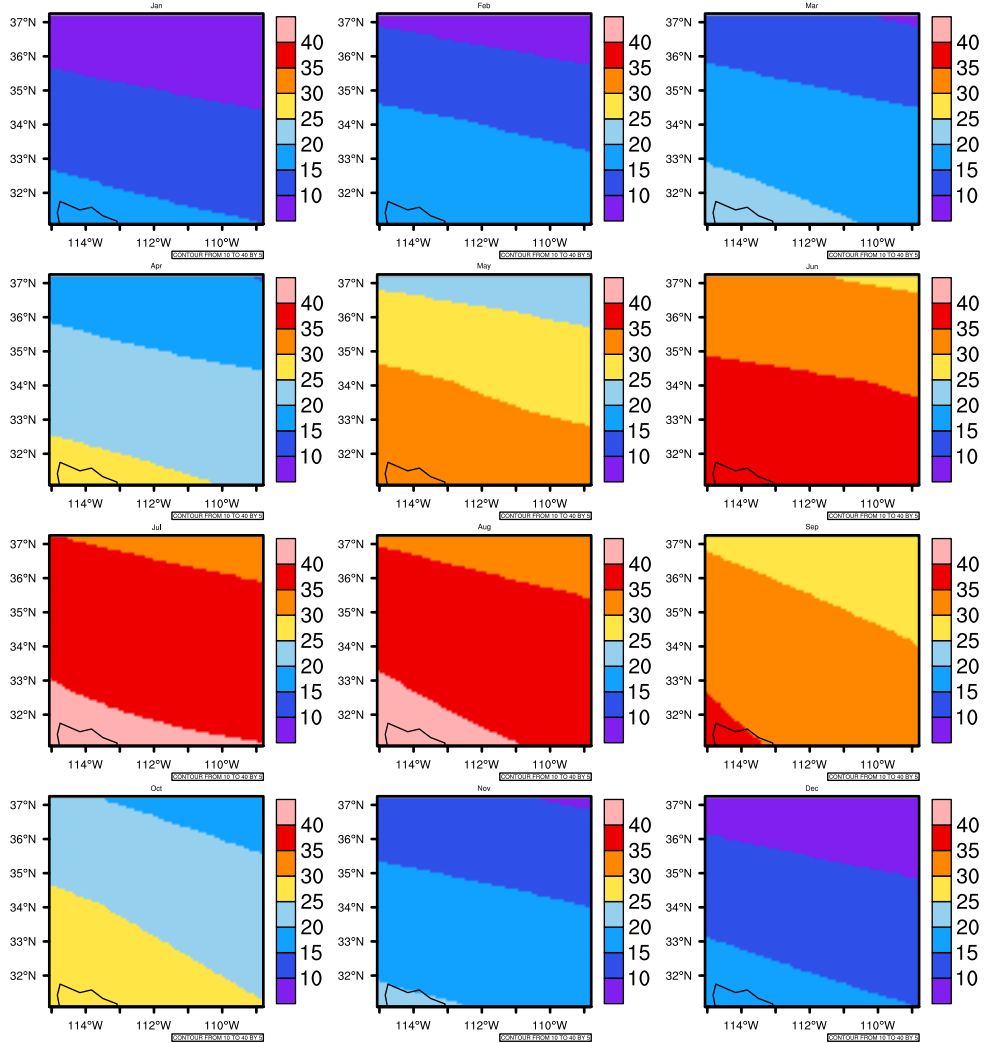

Monthly Daily Average Maximum Temperature (c) In 2070-2079 GFDL-ESM2M RCP45 - Arizona

AgriMetSoft (2020). Climate Maps. Available on:
<https://agrimetsoft.com/maps>

Order a new map on <https://agrimetsoft.com/order>