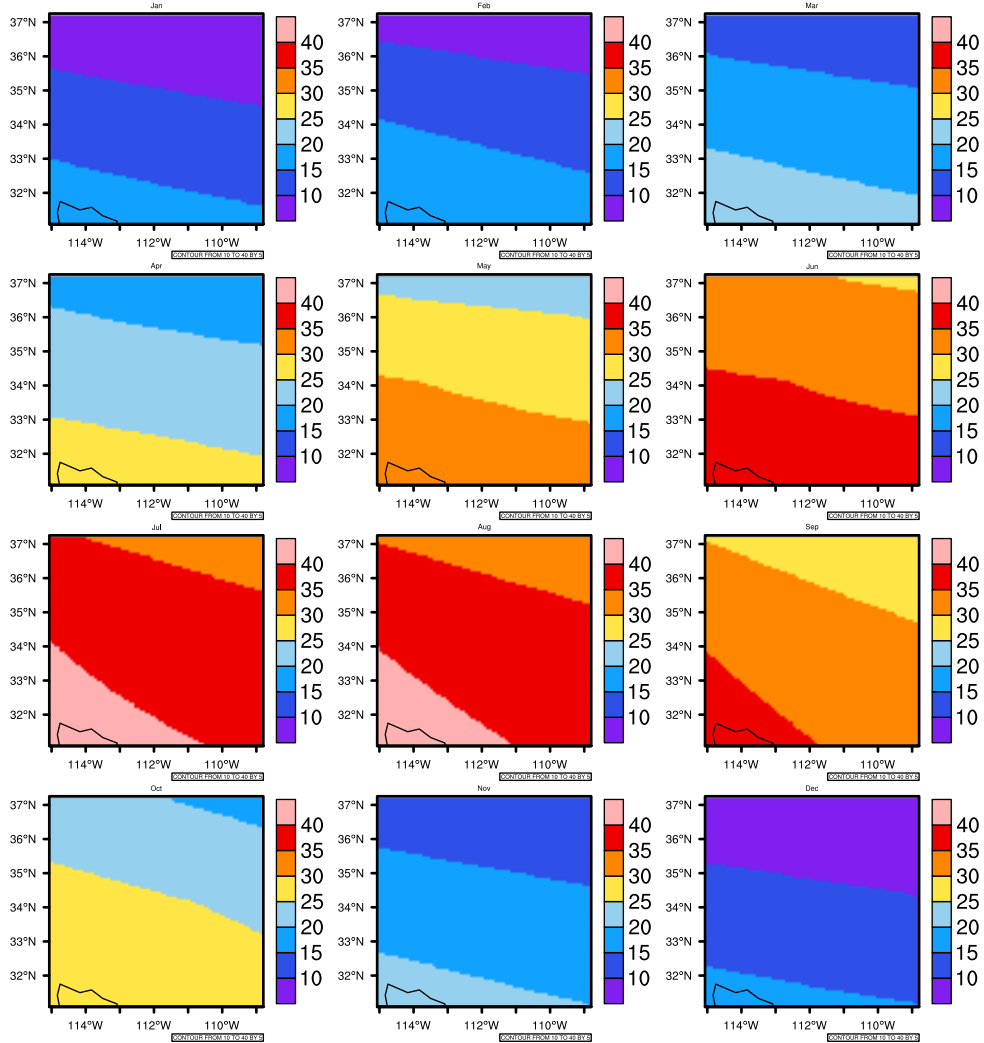

## Monthly Daily Average Maximum Temperature (c) In 2080-2089 GFDL-ESM2M RCP45 - Arizona

AgriMetSoft (2020). Climate Maps. Available on:  
<https://agrimetsoft.com/maps>

Order a new map on <https://agrimetsoft.com/order>

[You can request maps from any dataset from the AgriMetSoft Team.](#)