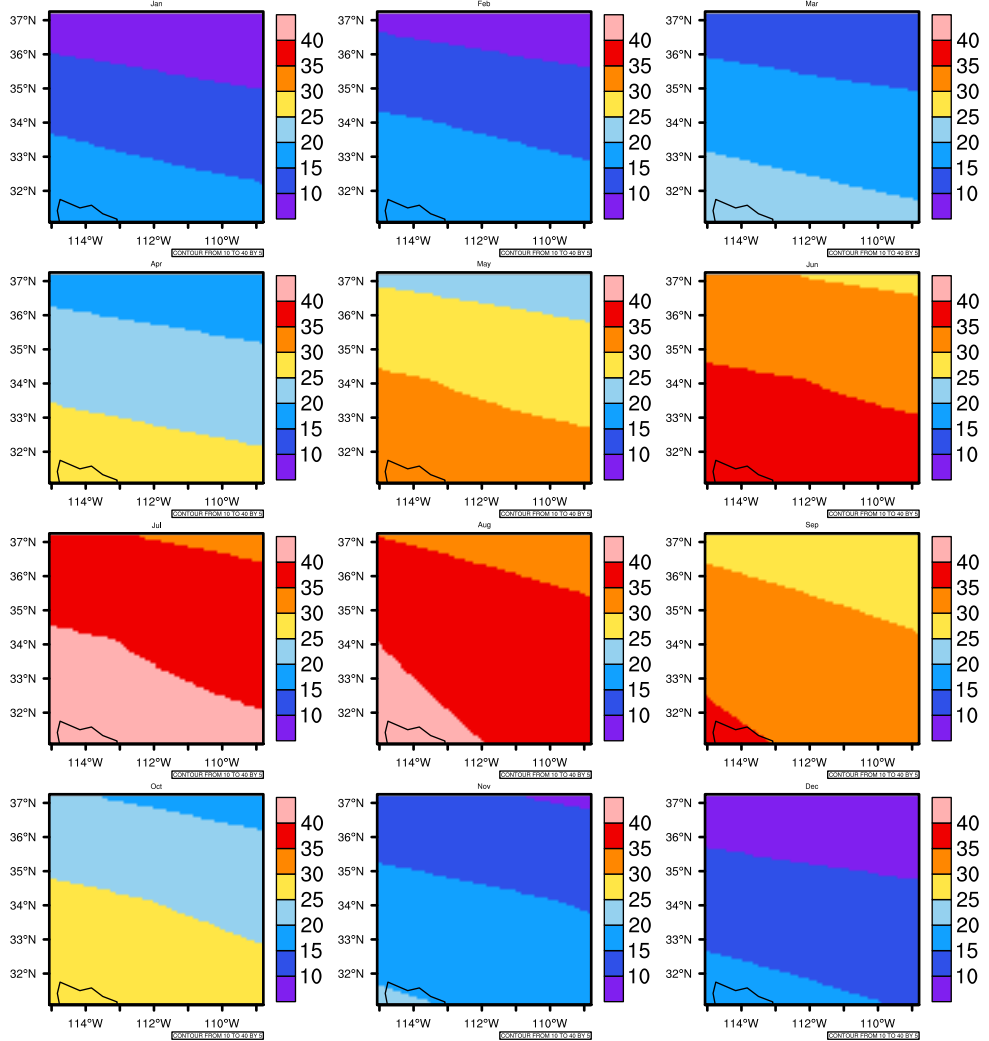

# Monthly Daily Average Maximum Temperature in 2090-2099 GFDL-ESM2M RCP45 - Arizona

AgriMetSoft (2020). Climate Maps. Available on:  
<https://agrimetsoft.com/maps>

Order a new map on <https://agrimetsoft.com/order>

[You can request maps from any dataset from the AgriMetSoft Team.](#)