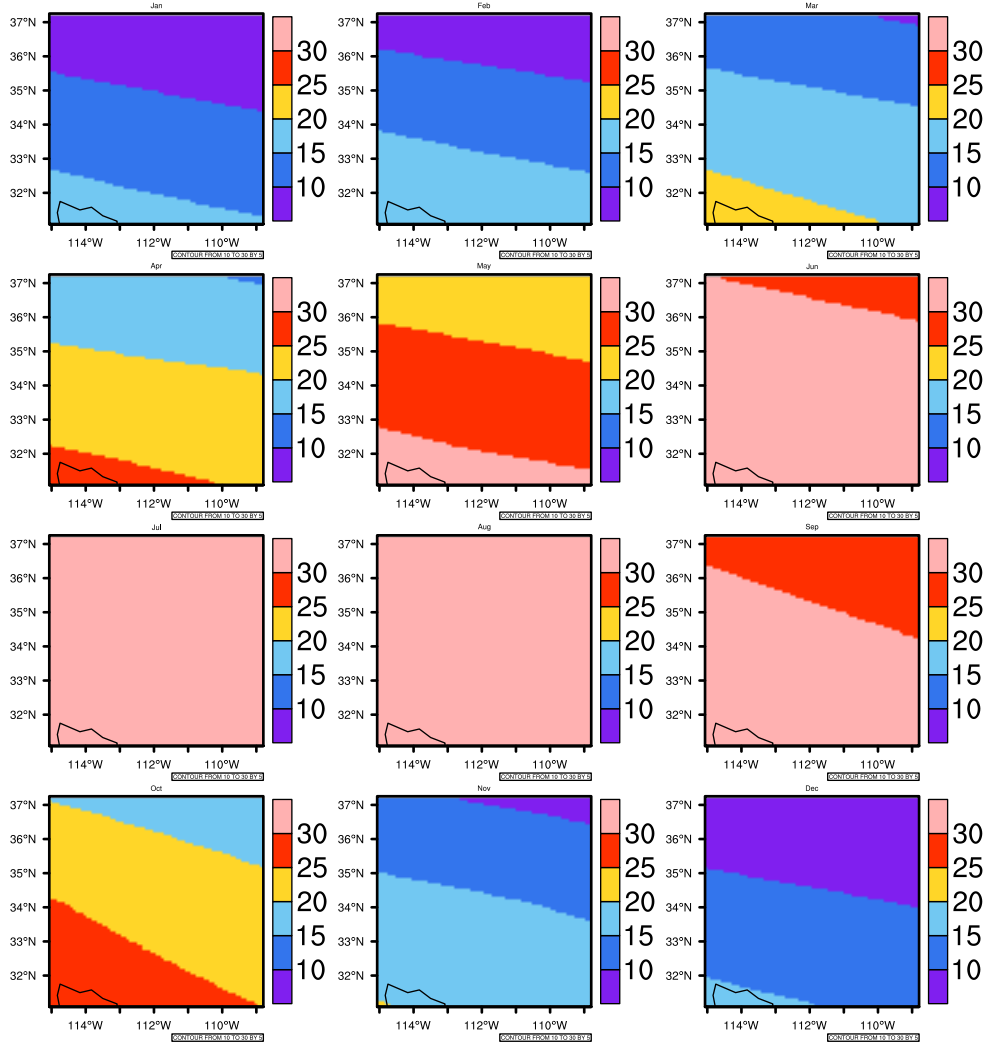

## Monthly Daily Average T<sub>max</sub>(c) In 2020-2029 GFDL-ESM2M RCP85 - Arizona

AgriMetSoft (2020). Climate Maps. Available on:  
<https://agrimetsoft.com/maps>

Order a new map on <https://agrimetsoft.com/order>