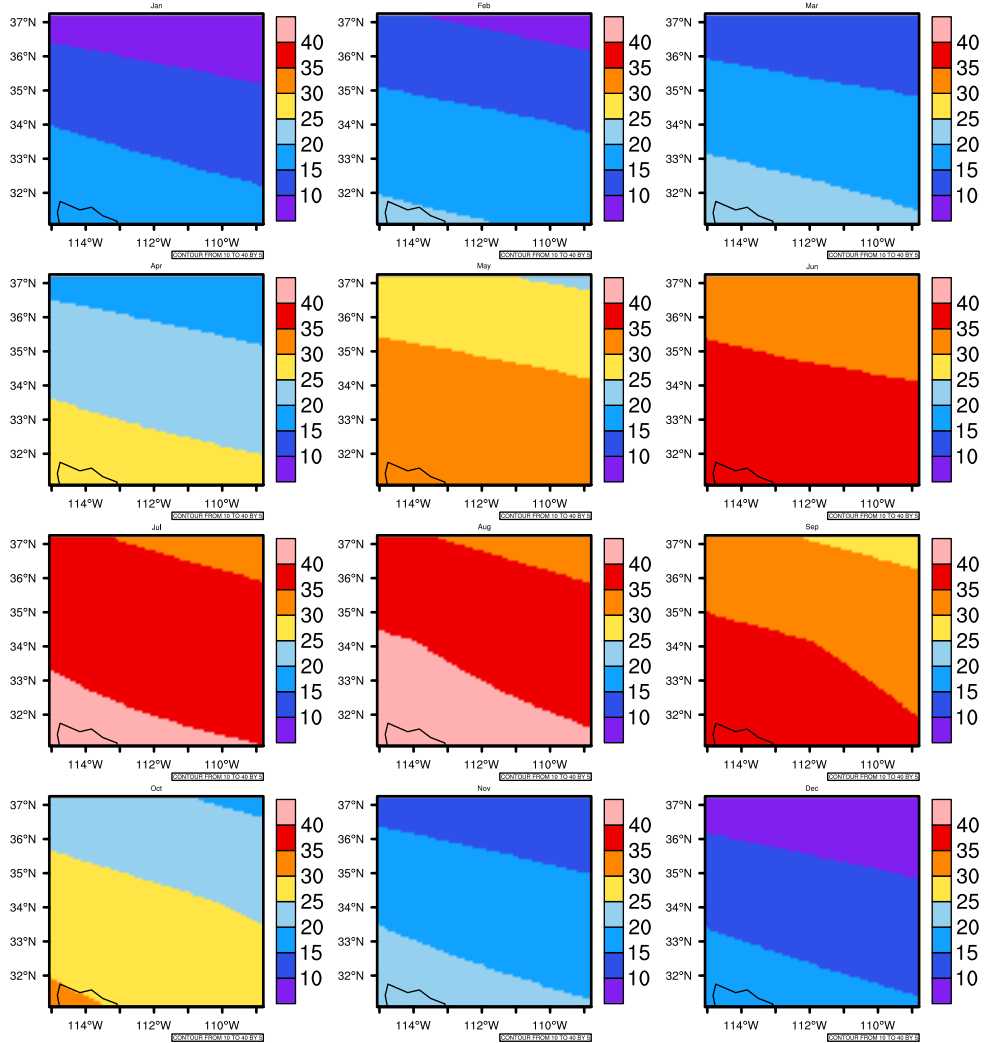

Monthly Daily Average T_{max}(c) In 2060-2069 GFDL-ESM2M RCP85 - Arizona

AgriMetSoft (2020). Climate Maps. Available on:
<https://agrimetsoft.com/maps>

Order a new map on <https://agrimetsoft.com/order>