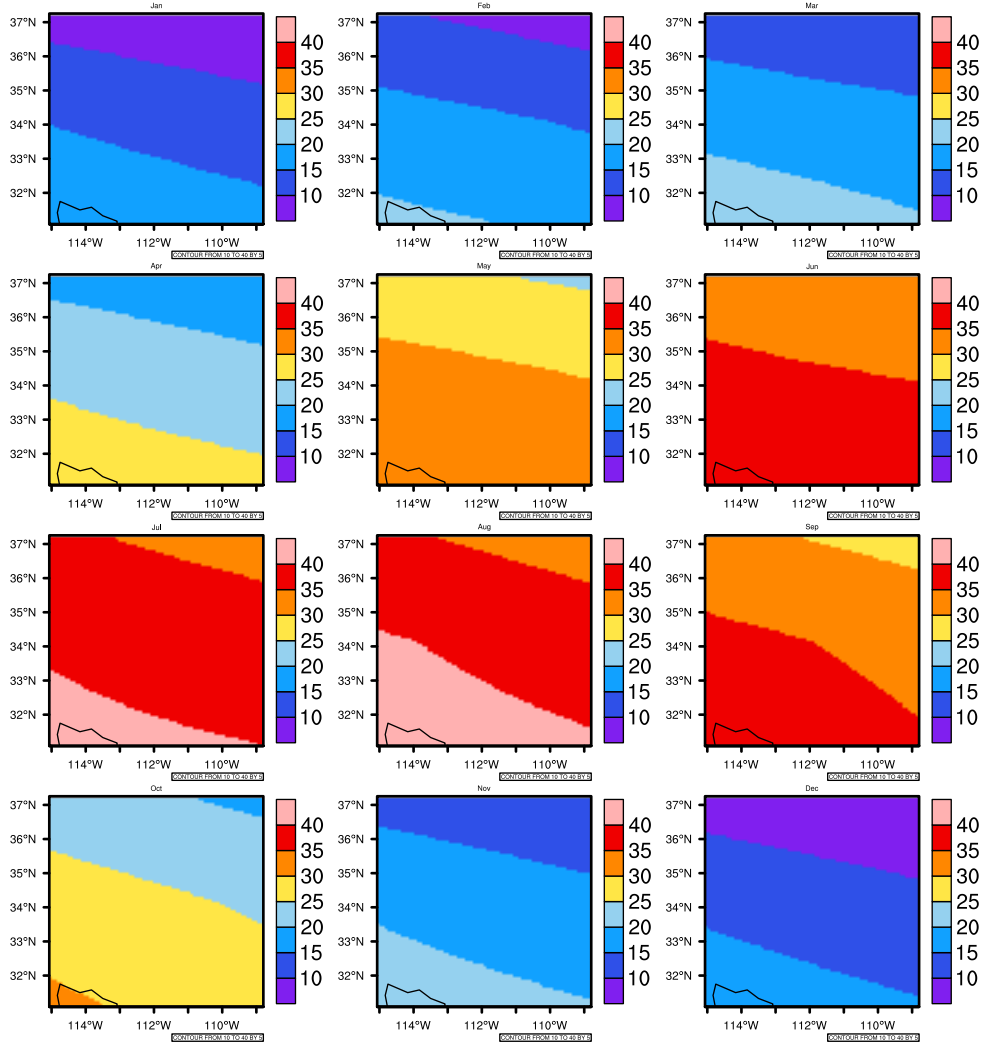

Monthly Daily Average T_{max}(c) In 2060-2069 GFDL-ESM2M RCP85 - Arizona

AgriMetSoft (2020). Climate Maps. Available on:
<https://agrimetsoft.com/maps>

Order a new map on <https://agrimetsoft.com/order>

[You can request maps from any dataset from the AgriMetSoft Team.](#)