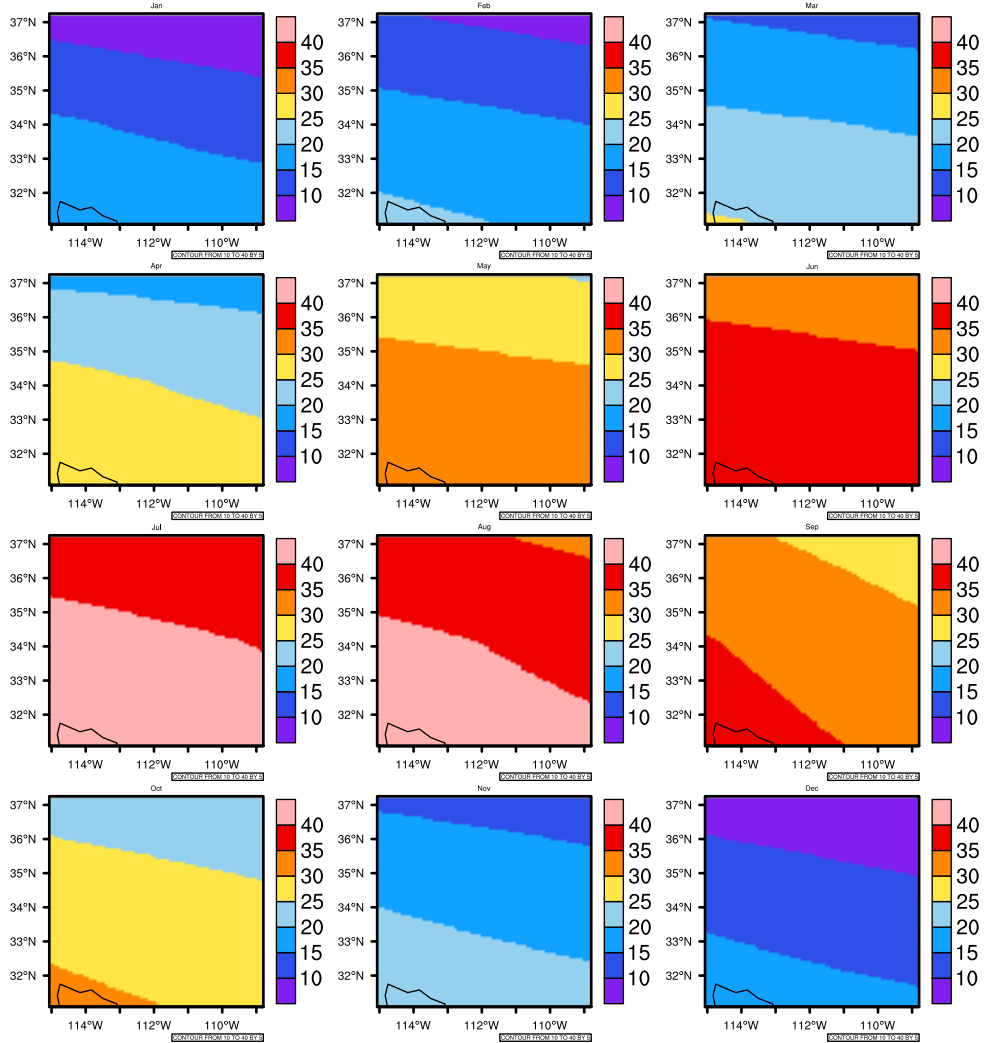

Monthly Daily Average Maximum Temperature (c) In 2070-2079 GFDL-ESM2M RCP85 - Arizona

AgriMetSoft (2020). Climate Maps. Available on:
<https://agrimetsoft.com/maps>

Order a new map on <https://agrimetsoft.com/order>

[You can request maps from any dataset from the AgriMetSoft Team.](#)