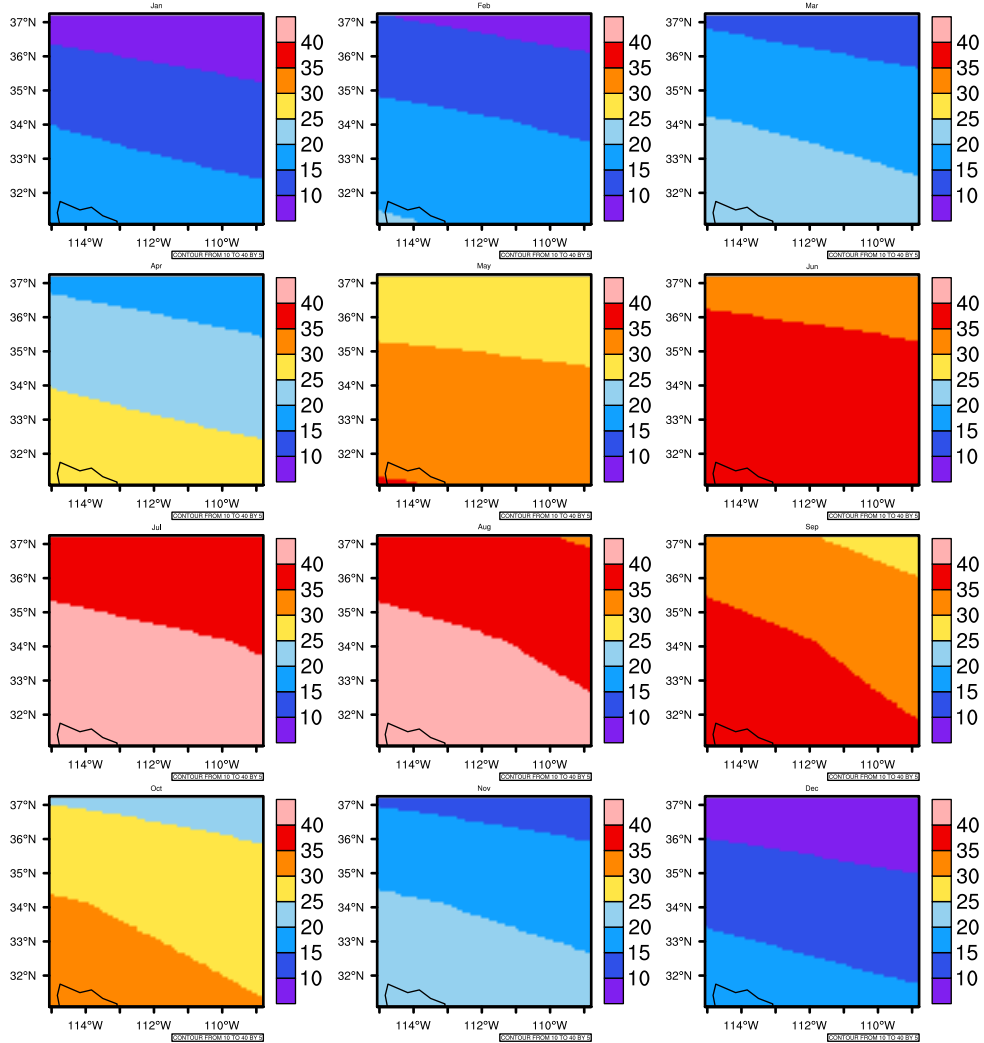

## Monthly Daily Average T<sub>max</sub>(c) In 2080-2089 GFDL-ESM2M RCP85 - Arizona

AgriMetSoft (2020). Climate Maps. Available on:  
<https://agrimetsoft.com/maps>

Order a new map on <https://agrimetsoft.com/order>