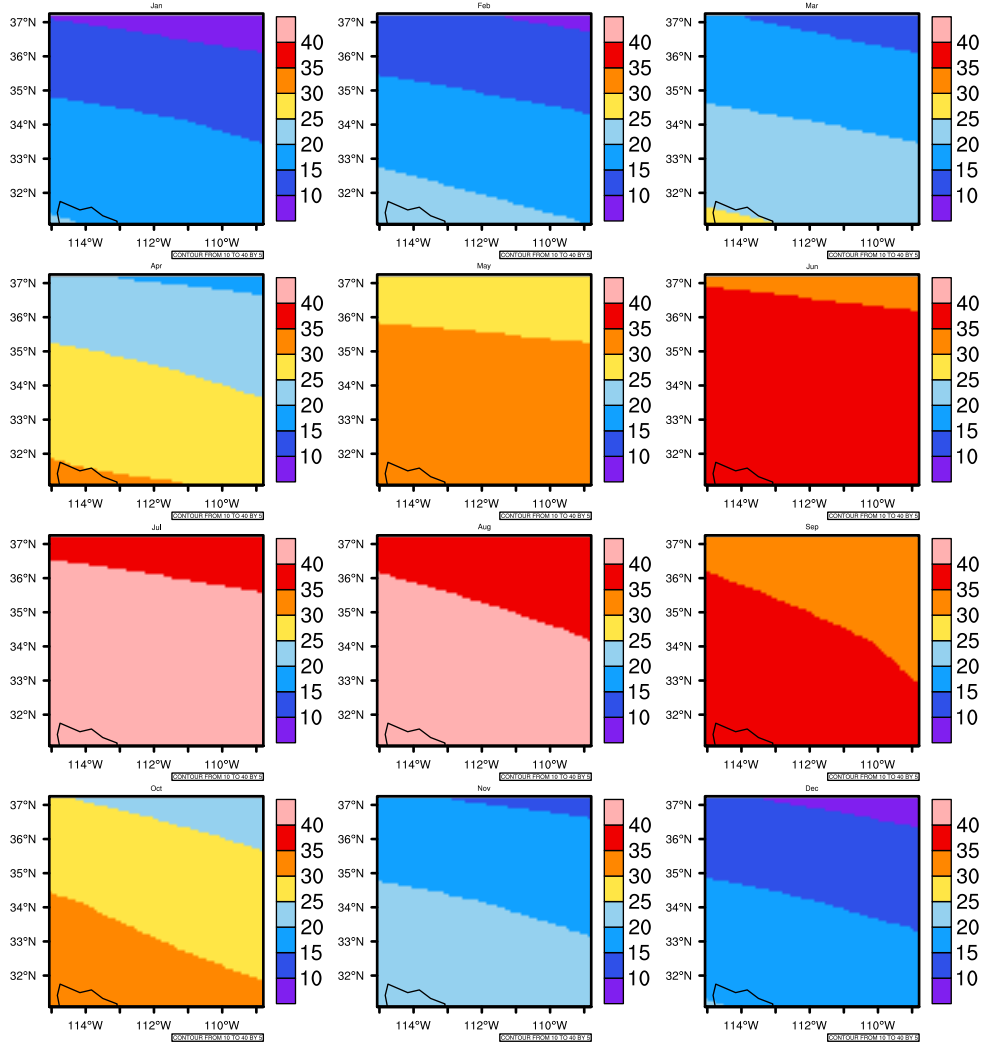

Monthly Daily Average Maximum Temperature (c) In 2090-2099 GFDL-ESM2M RCP85 - Arizona

AgriMetSoft (2020). Climate Maps. Available on:
<https://agrimetsoft.com/maps>

Order a new map on <https://agrimetsoft.com/order>

[You can request maps from any dataset from the AgriMetSoft Team.](#)