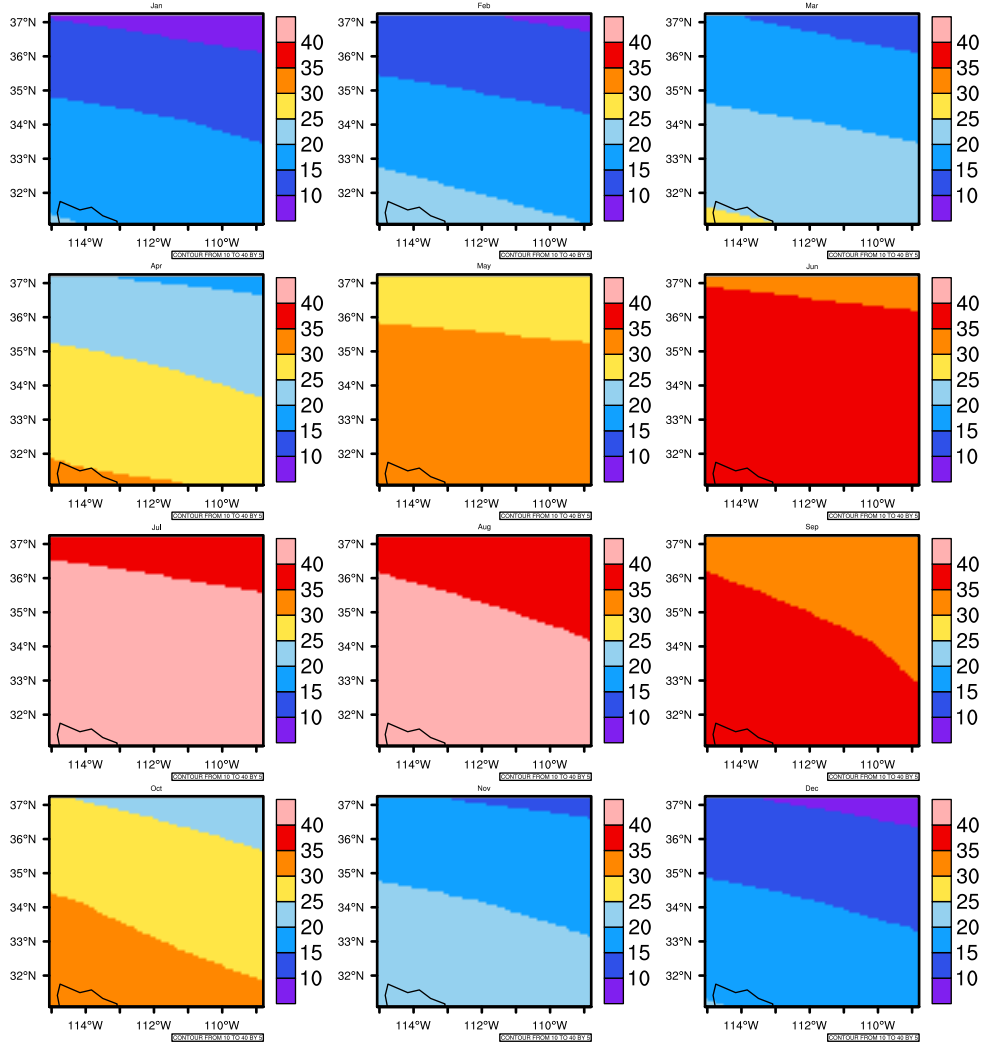

## Monthly Daily Average Maximum Temperature (c) In 2090-2099 GFDL-ESM2M RCP85 - Arizona

AgriMetSoft (2020). Climate Maps. Available on:  
<https://agrimetsoft.com/maps>

Order a new map on <https://agrimetsoft.com/order>