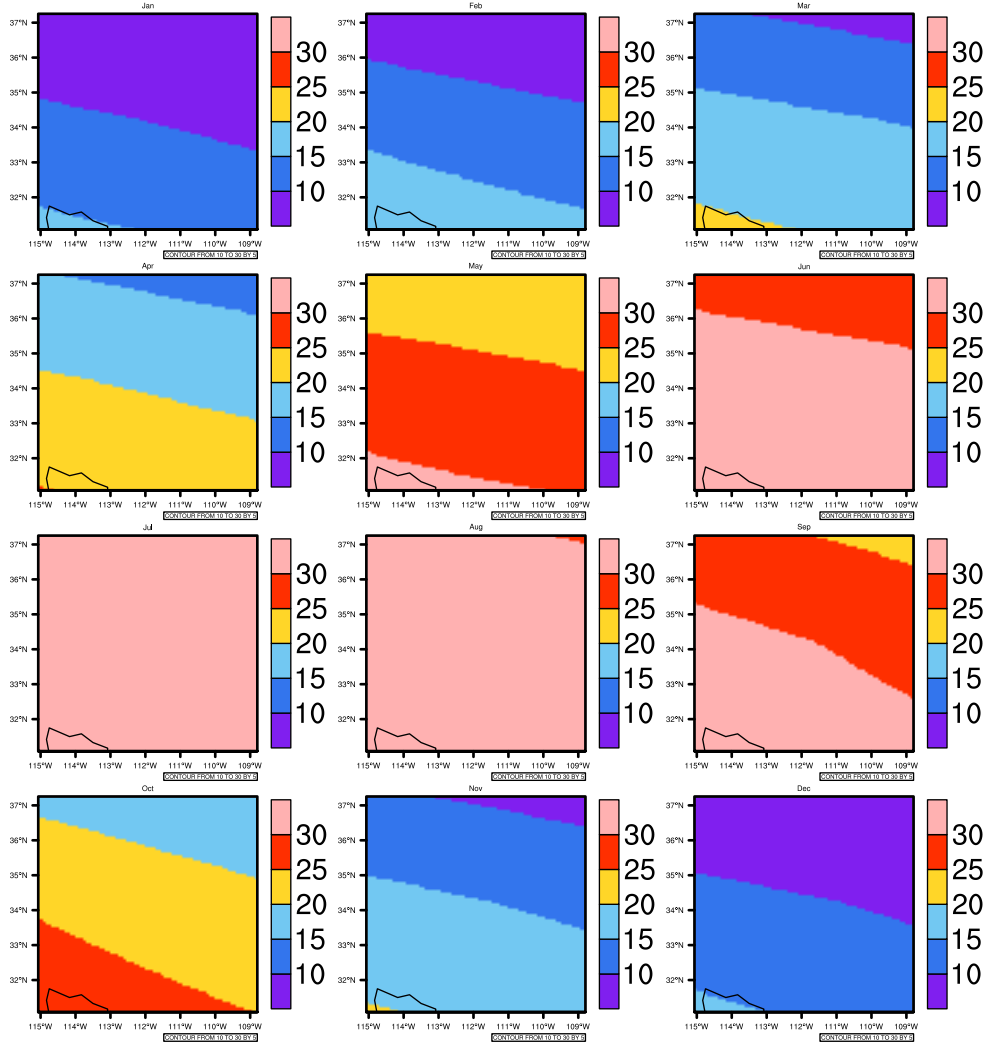

# Monthly Daily Average T<sub>max</sub>(c) In 1975-2005 GFDL-ESM2M historical - Arizona

AgriMetSoft (2020). Climate Maps. Available on:  
<https://agrimetsoft.com/maps>

Order a new map on <https://agrimetsoft.com/order>