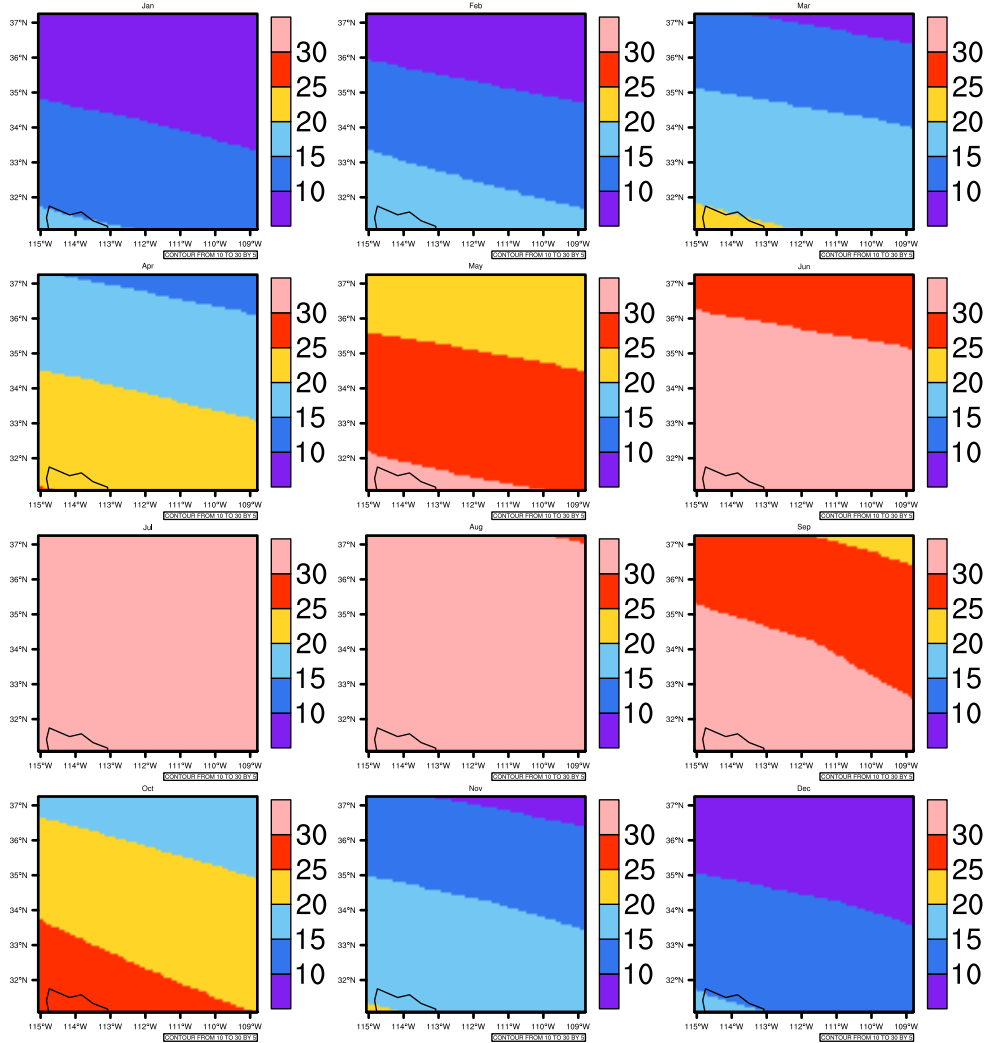

# Monthly Daily Average tasmx(c) In 1975-2005 GFDL-ESM2M historical - Arizona

AgriMetSoft (2020). Climate Maps. Available on:  
<https://agrimetsoft.com/maps>

Order a new map on <https://agrimetsoft.com/order>

[You can request maps from any dataset from the AgriMetSoft Team.](#)