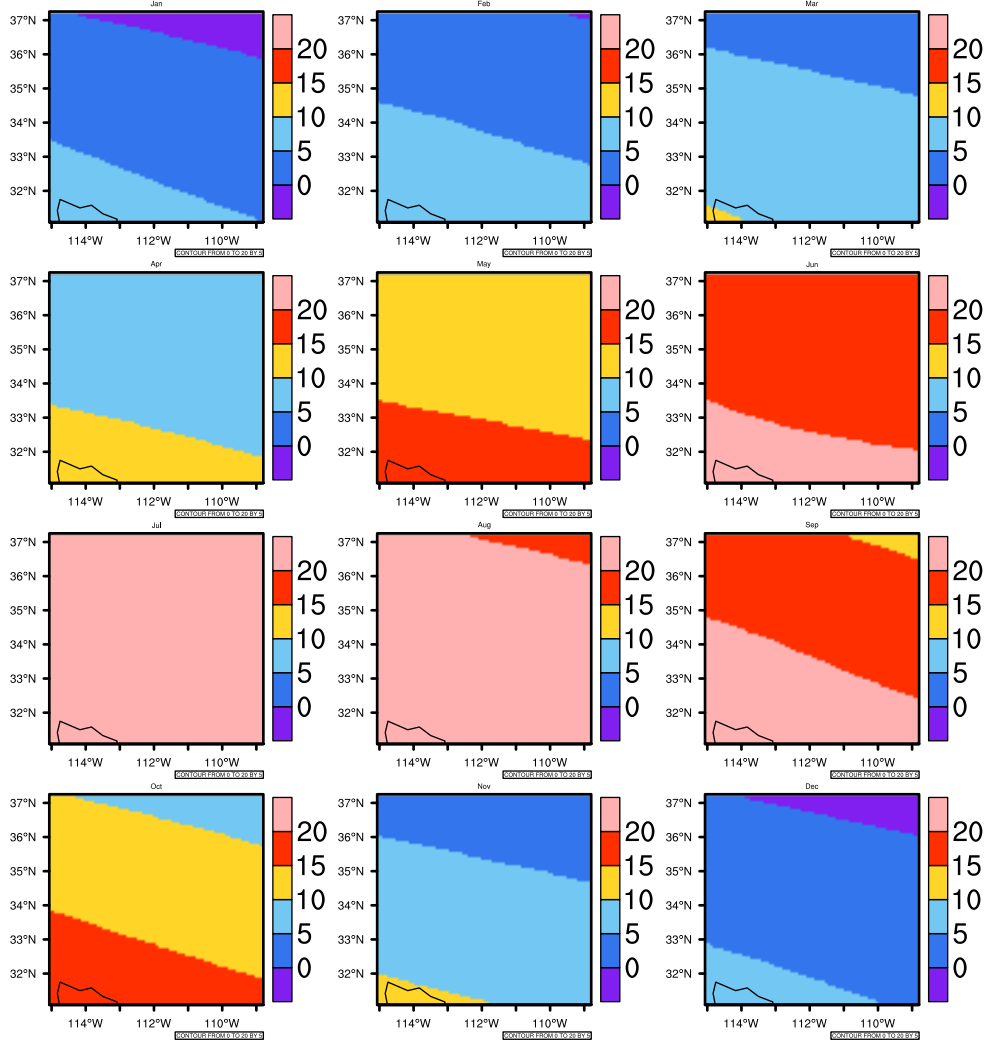

Monthly Daily Average tasmin(c) In 2020-2029 GFDL-ESM2M RCP45 - Arizona

AgriMetSoft (2020). Climate Maps. Available on:
<https://agrimetsoft.com/maps>

Order a new map on <https://agrimetsoft.com/order>

[You can request maps from any dataset from the AgriMetSoft Team.](#)