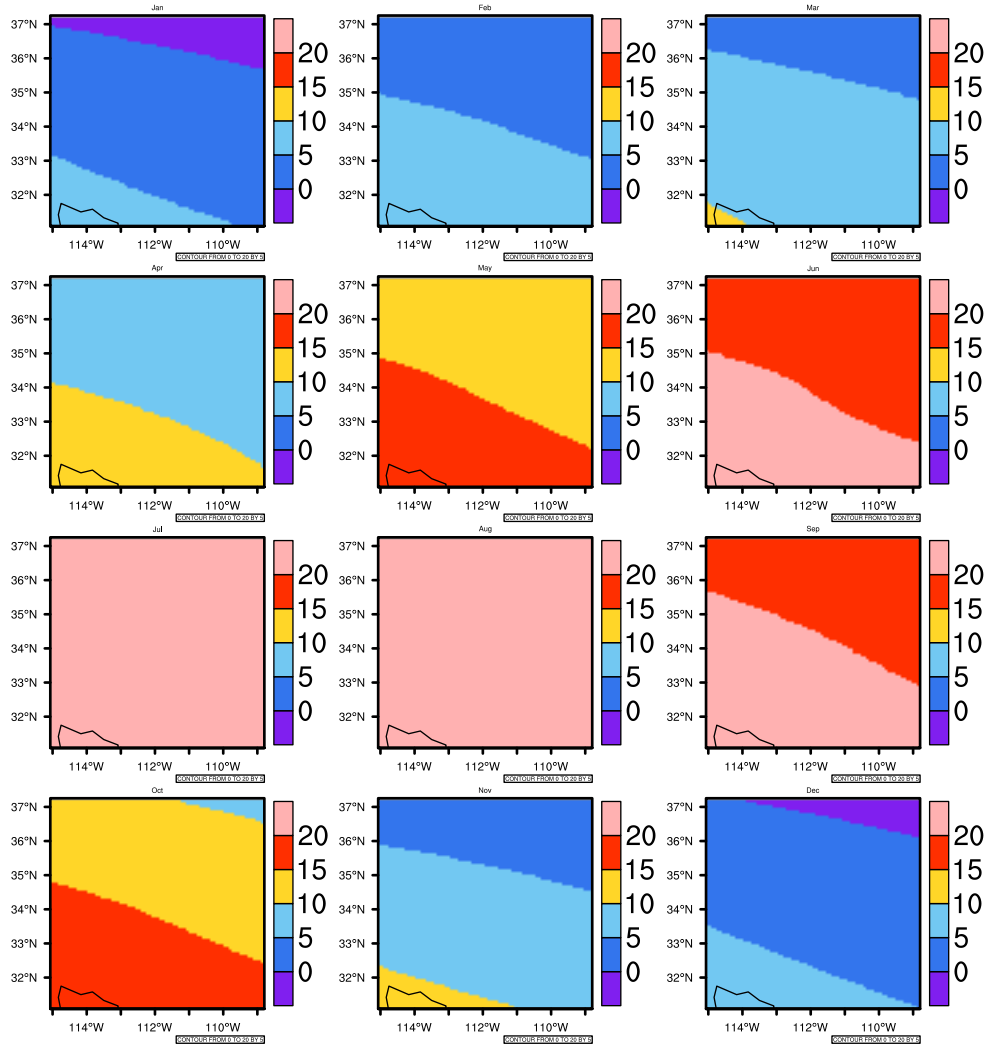

## Monthly Daily Average tasmin(c) In 2070-2079 GFDL-ESM2M RCP45 - Arizona

AgriMetSoft (2020). Climate Maps. Available on:  
<https://agrimetsoft.com/maps>

Order a new map on <https://agrimetsoft.com/order>

[You can request maps from any dataset from the AgriMetSoft Team.](#)