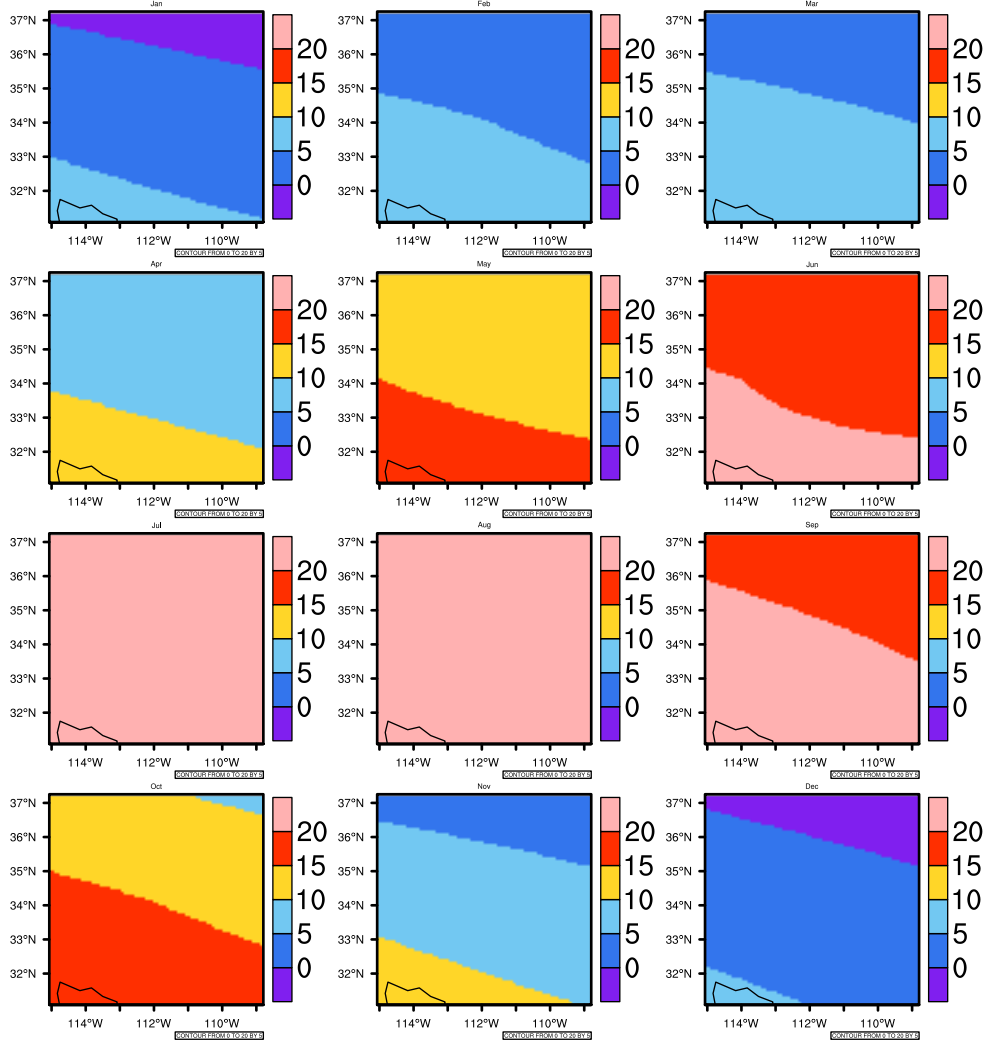

## Monthly Daily Average tasmin(c) In 2080-2089 GFDL-ESM2M RCP45 - Arizona

AgriMetSoft (2020). Climate Maps. Available on:  
<https://agrimetsoft.com/maps>

Order a new map on <https://agrimetsoft.com/order>

[You can request maps from any dataset from the AgriMetSoft Team.](#)