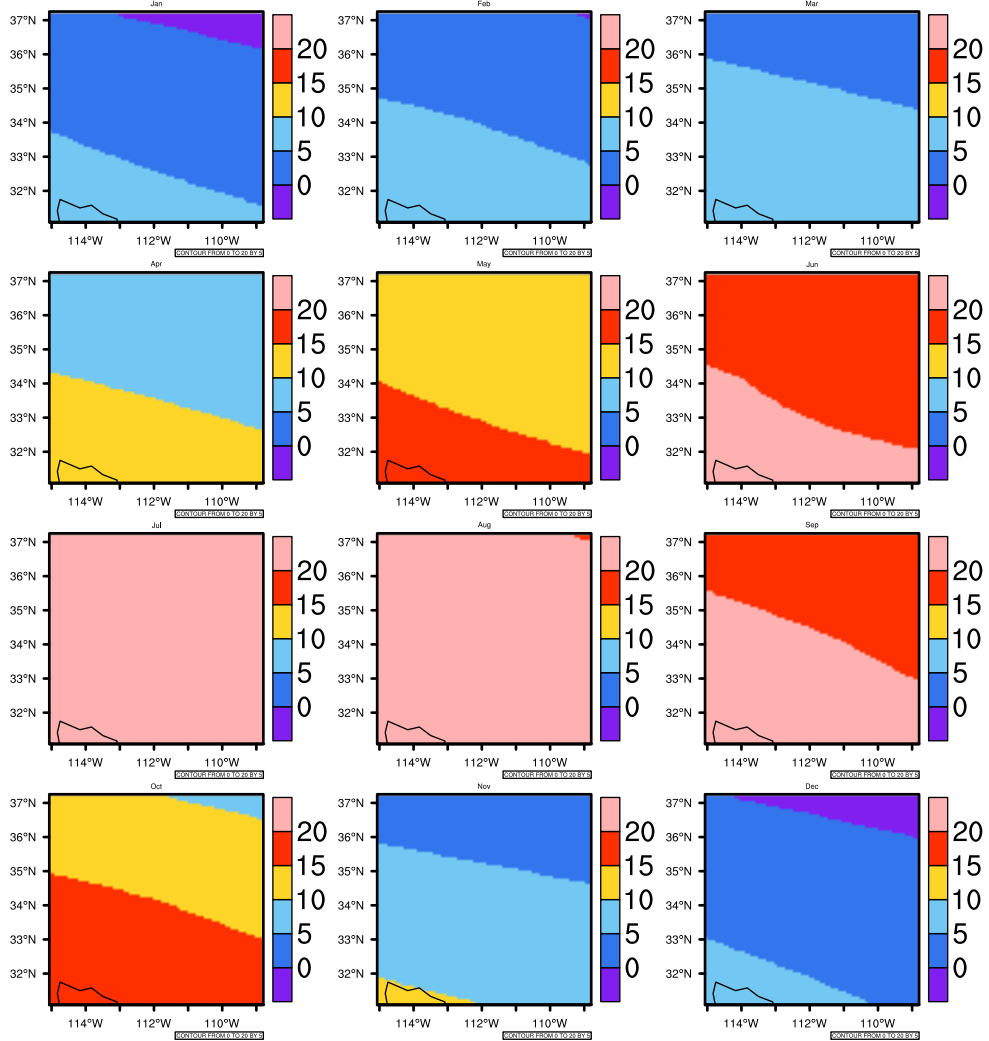

Monthly Daily Average tasmin(c) In 2090-2099 GFDL-ESM2M RCP45 - Arizona

AgriMetSoft (2020). Climate Maps. Available on:
<https://agrimetsoft.com/maps>

Order a new map on <https://agrimetsoft.com/order>

[You can request maps from any dataset from the AgriMetSoft Team.](#)