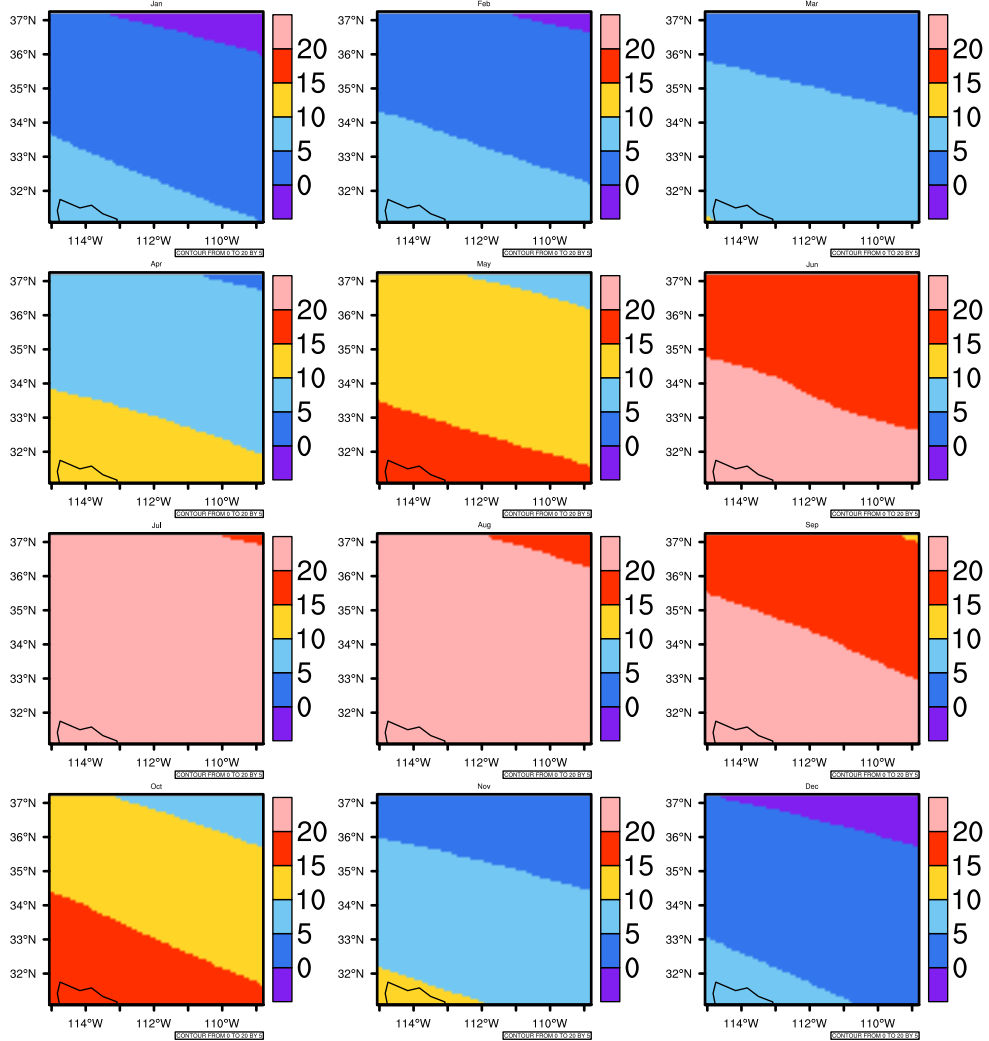

## Monthly Daily Average tasmin(c) In 2020-2029 GFDL-ESM2M RCP85 - Arizona

AgriMetSoft (2020). Climate Maps. Available on:  
<https://agrimetsoft.com/maps>

Order a new map on <https://agrimetsoft.com/order>

[You can request maps from any dataset from the AgriMetSoft Team.](#)