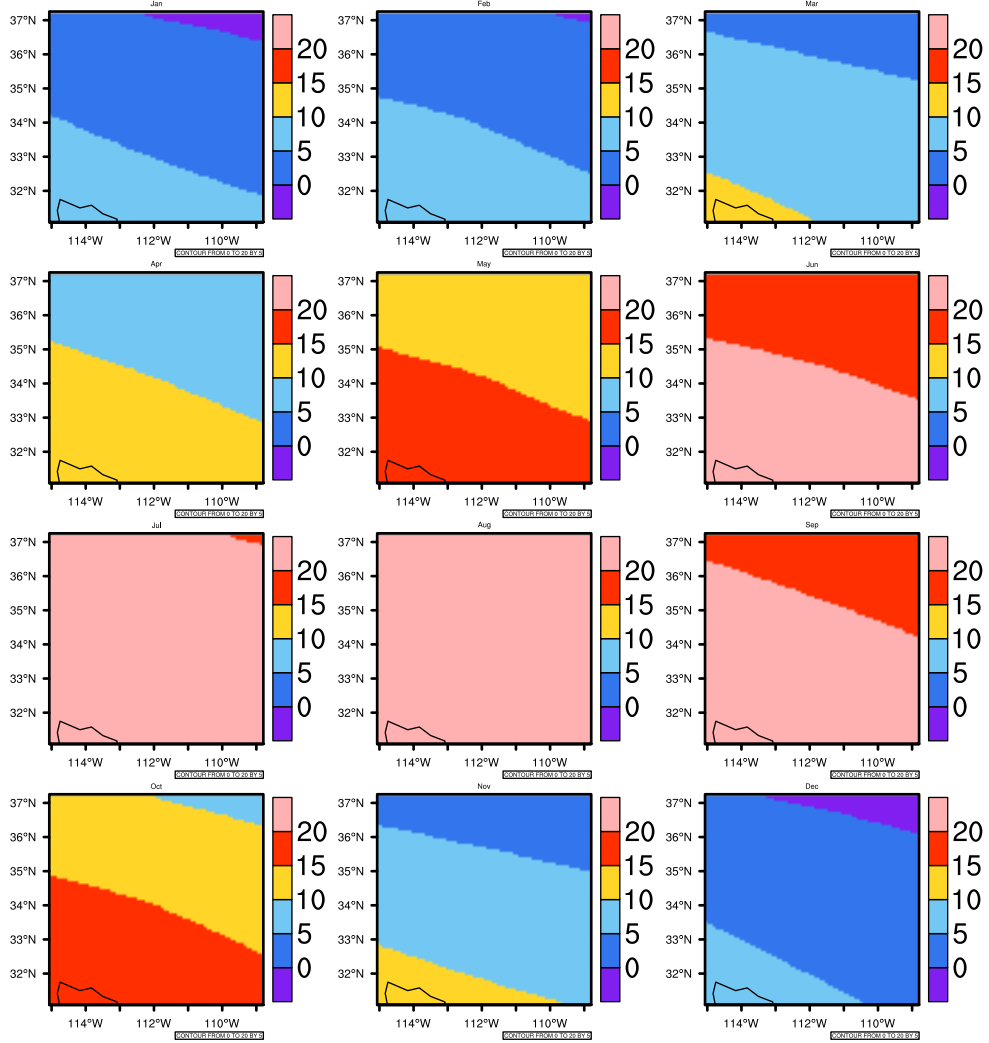

Monthly Daily Average tasmin(c) In 2050-2059 GFDL-ESM2M RCP85 - Arizona

AgriMetSoft (2020). Climate Maps. Available on:
<https://agrimetsoft.com/maps>

Order a new map on <https://agrimetsoft.com/order>

[You can request maps from any dataset from the AgriMetSoft Team.](#)