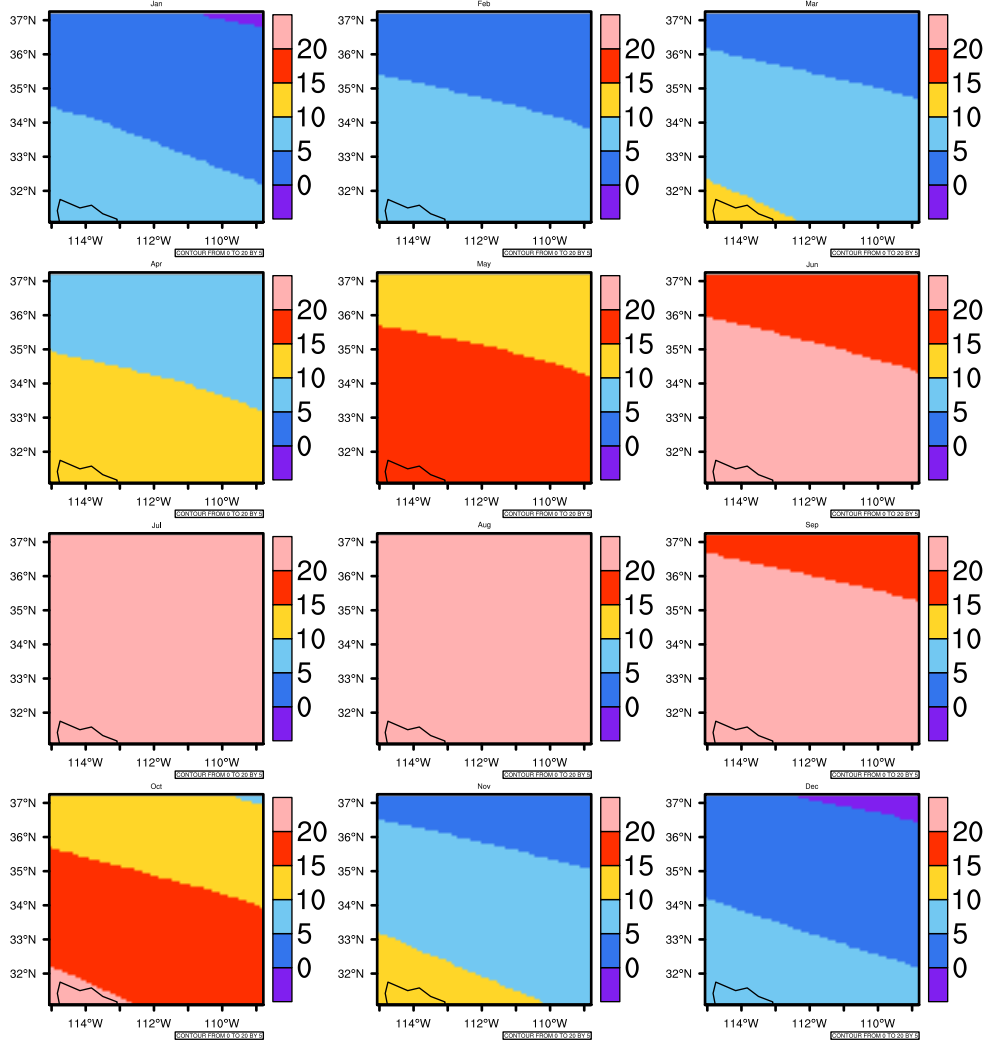

Monthly Daily Average tasmin(c) In 2060-2069 GFDL-ESM2M RCP85 - Arizona

AgriMetSoft (2020). Climate Maps. Available on:
<https://agrimetsoft.com/maps>

Order a new map on <https://agrimetsoft.com/order>

[You can request maps from any dataset from the AgriMetSoft Team.](#)