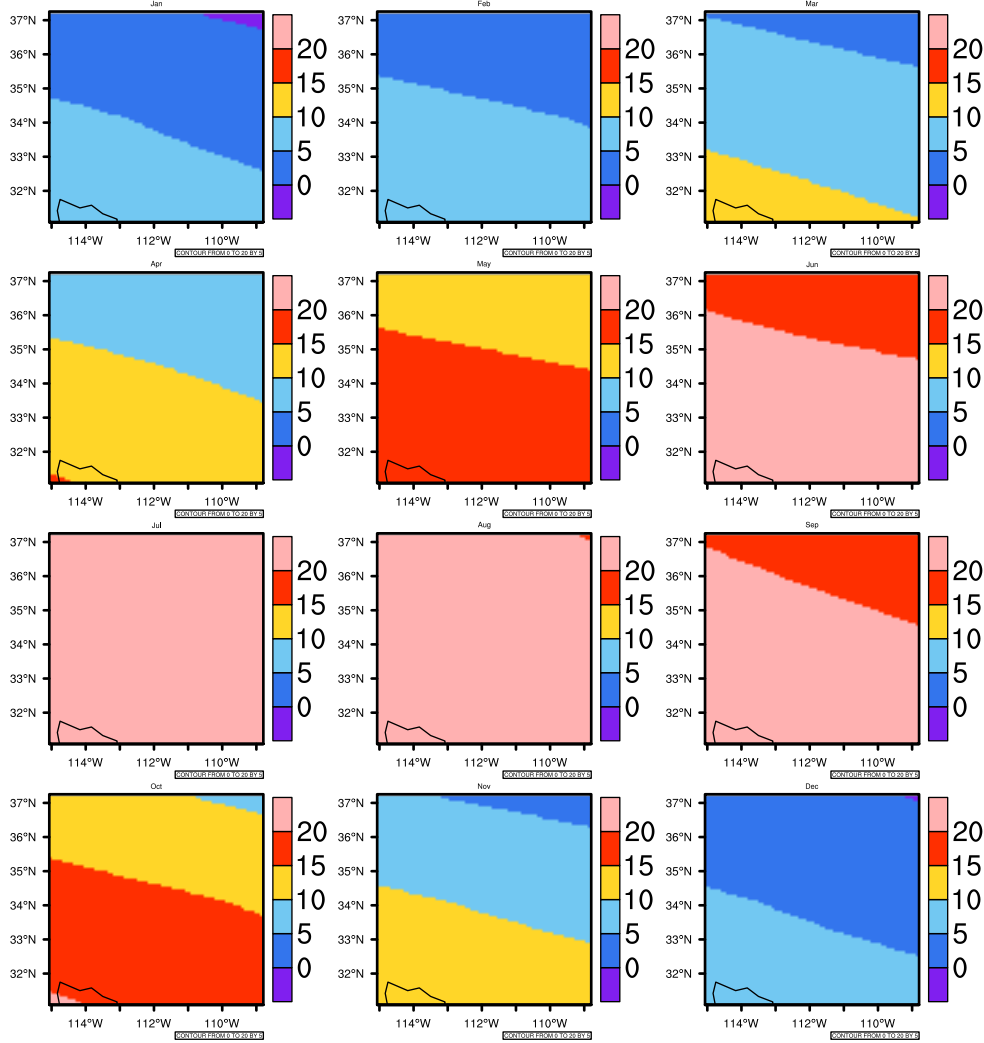

Monthly Daily Average tasmin(c) In 2070-2079 GFDL-ESM2M RCP85 - Arizona

AgriMetSoft (2020). Climate Maps. Available on:
<https://agrimetsoft.com/maps>

Order a new map on <https://agrimetsoft.com/order>

[You can request maps from any dataset from the AgriMetSoft Team.](#)