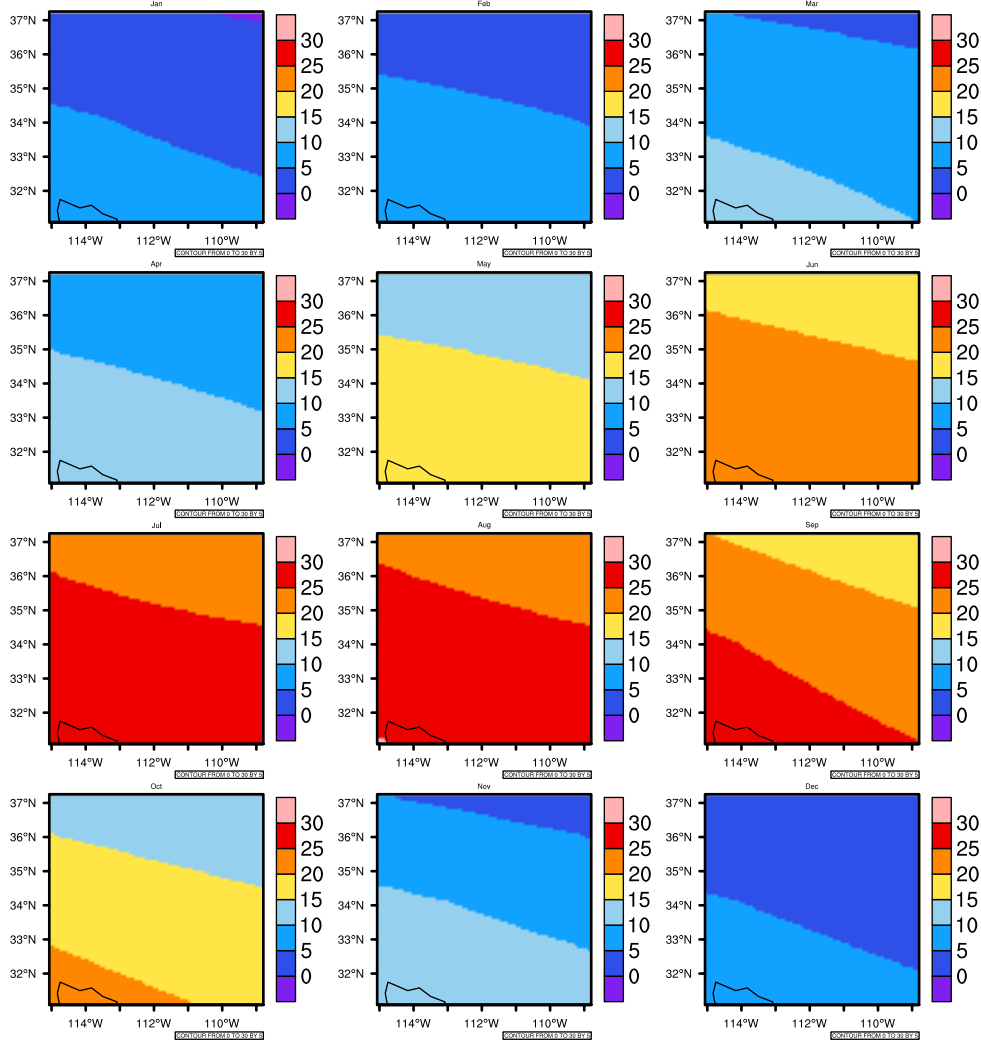

Monthly Daily Average temperature In 2080-2089 GFDL-ESM2M RCP85 - Arizona

AgriMetSoft (2020). Climate Maps. Available on:
<https://agrimetsoft.com/maps>

Order a new map on <https://agrimetsoft.com/order>

[You can request maps from any dataset from the AgriMetSoft Team.](#)