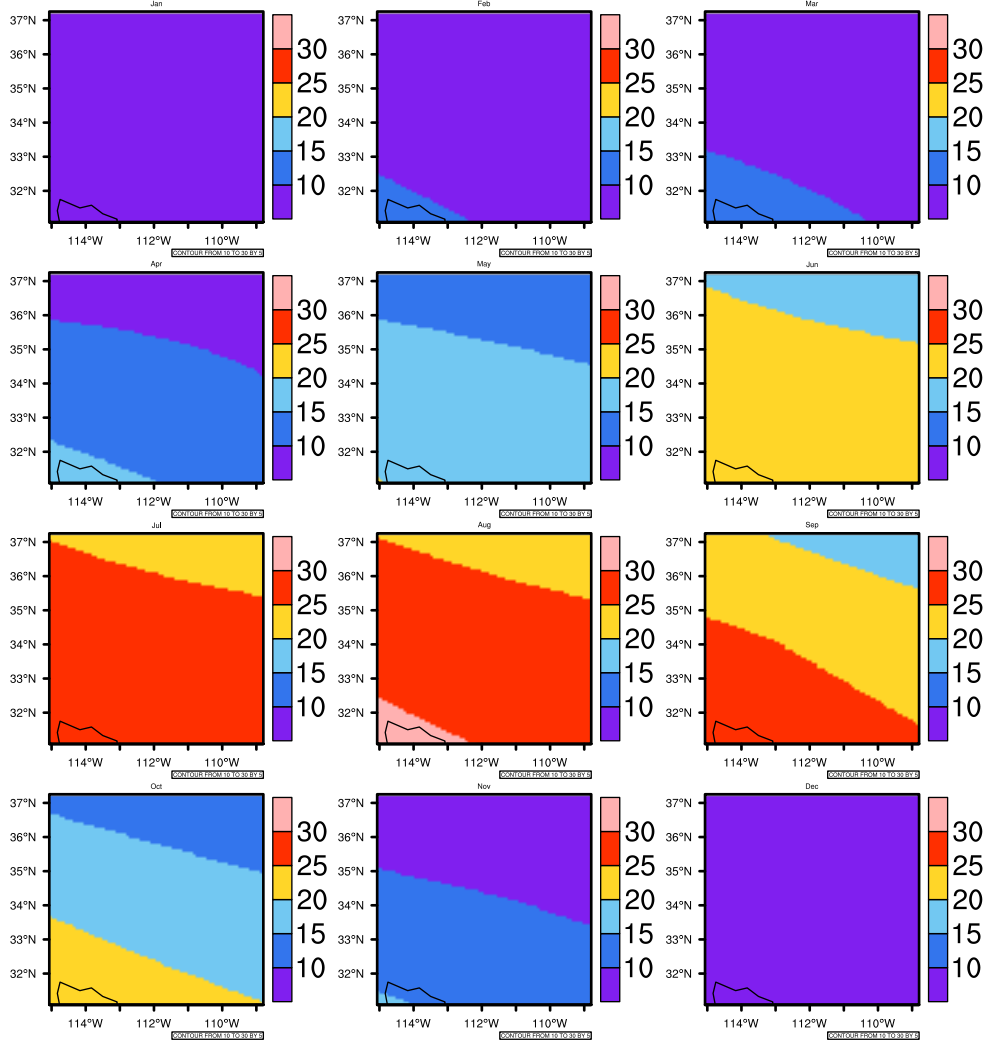

Monthly Daily Average temperature In 2090-2099 GFDL-ESM2M RCP85 - Arizona

AgriMetSoft (2020). Climate Maps. Available on:
<https://agrimetsoft.com/maps>

Order a new map on <https://agrimetsoft.com/order>

[You can request maps from any dataset from the AgriMetSoft Team.](#)