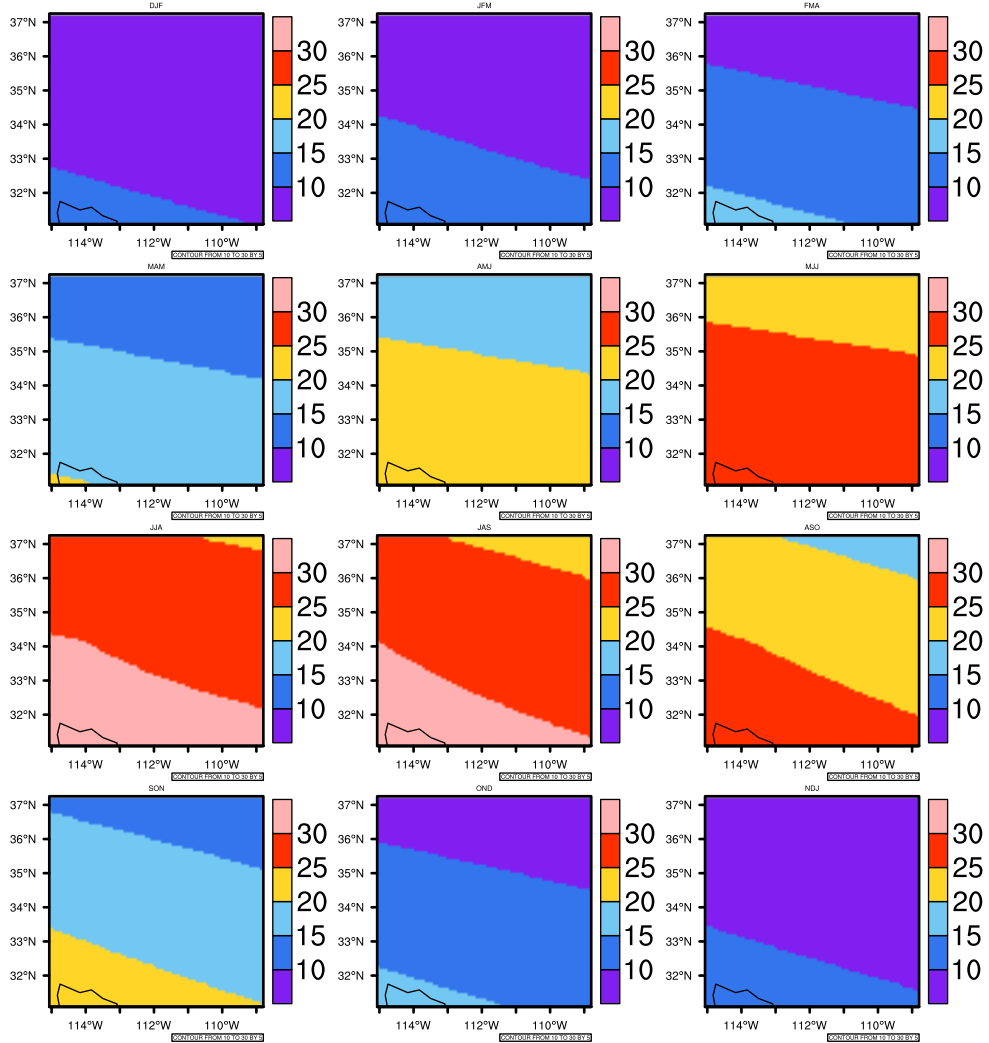

Seasonally Daily Averaget(c) In 2020-2029 GFDL-ESM2M RCP45 - Arizona

AgriMetSoft (2020). Climate Maps. Available on:
<https://agrimetsoft.com/maps>

Order a new map on <https://agrimetsoft.com/order>

[You can request maps from any dataset from the AgriMetSoft Team.](#)