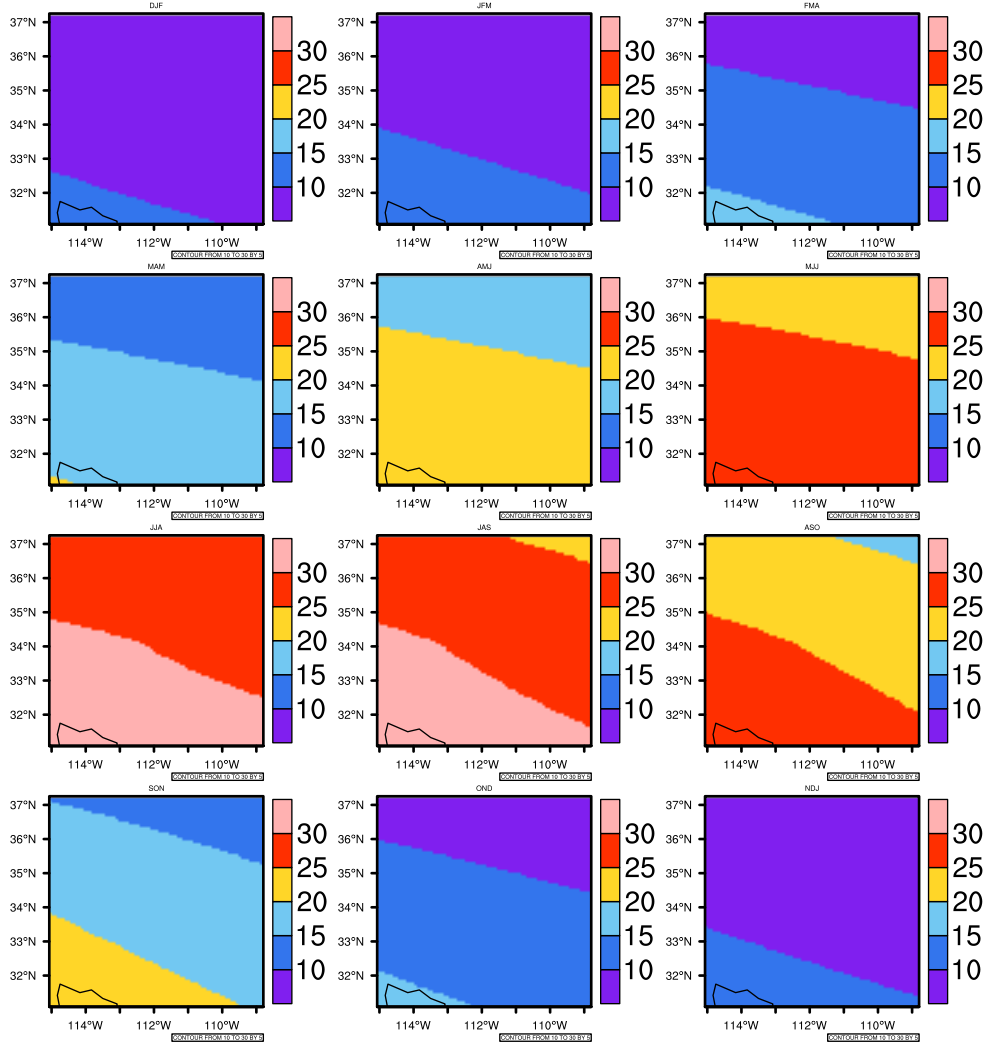

## Seasonally Daily Averaget(c) In 2030-2039 GFDL-ESM2M RCP45 - Arizona

AgriMetSoft (2020). Climate Maps. Available on:  
<https://agrimetsoft.com/maps>

Order a new map on <https://agrimetsoft.com/order>

[You can request maps from any dataset from the AgriMetSoft Team.](#)