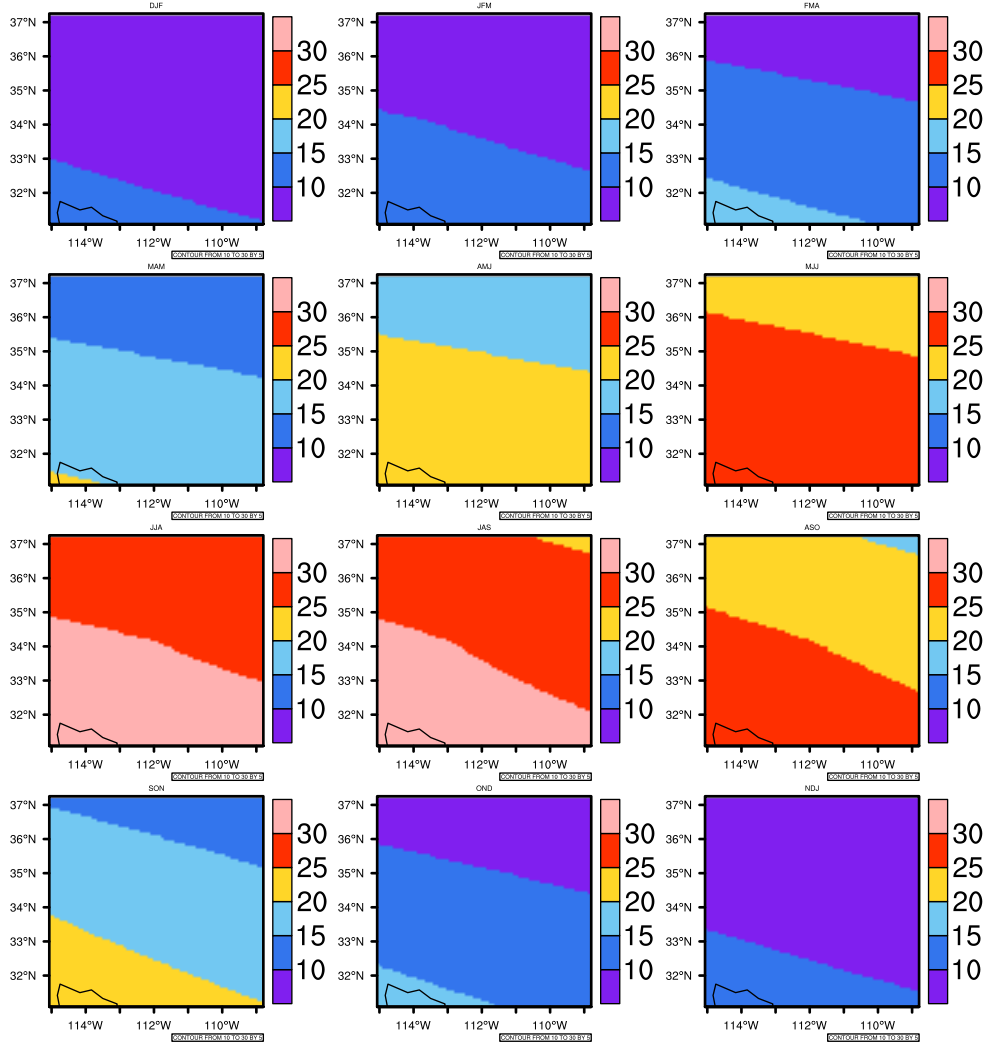

## Seasonally Daily Averaget(c) In 2040-2049 GFDL-ESM2M RCP45 - Arizona

AgriMetSoft (2020). Climate Maps. Available on:  
<https://agrimetsoft.com/maps>

Order a new map on <https://agrimetsoft.com/order>