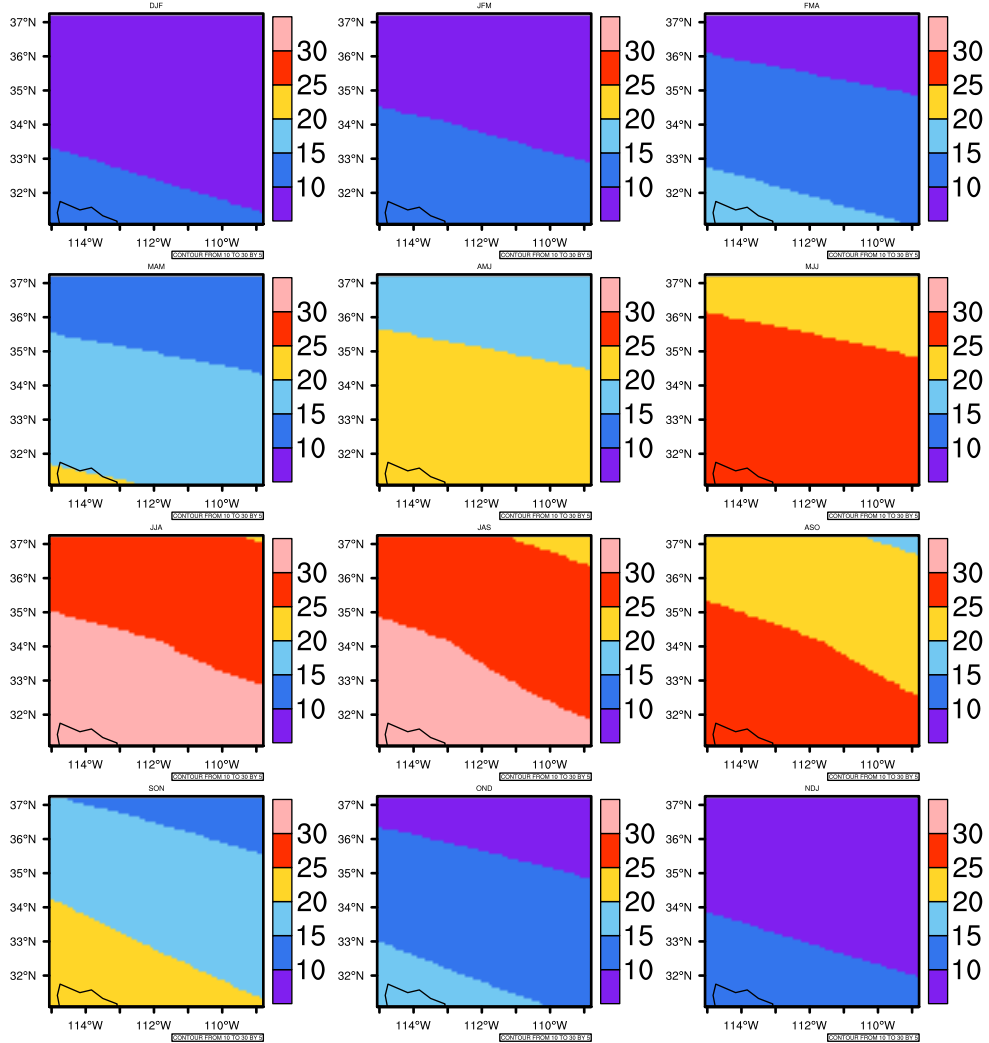

Seasonally Daily Averaget(c) In 2050-2059 GFDL-ESM2M RCP45 - Arizona

AgriMetSoft (2020). Climate Maps. Available on:
<https://agrimetsoft.com/maps>

Order a new map on <https://agrimetsoft.com/order>

[You can request maps from any dataset from the AgriMetSoft Team.](#)