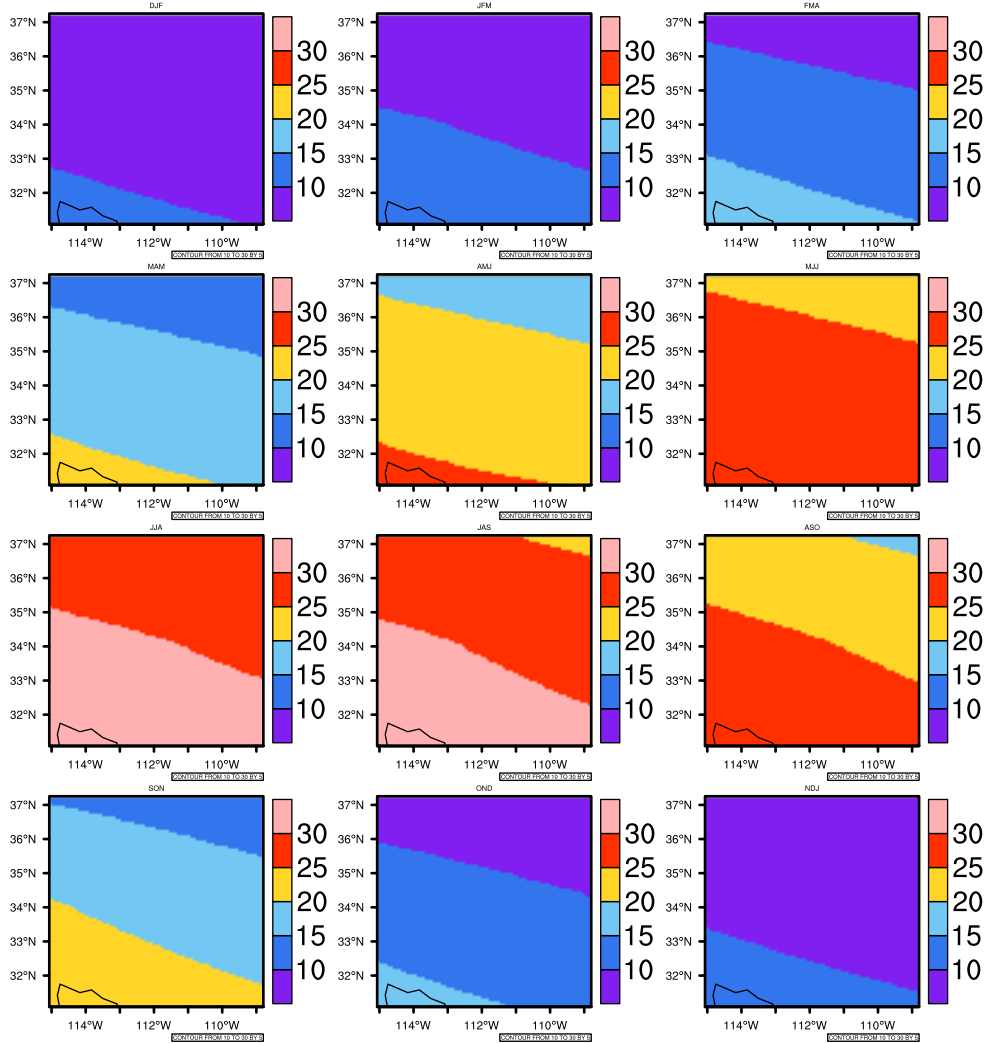

Seasonally Daily Averaget(c) In 2060-2069 GFDL-ESM2M RCP45 - Arizona

AgriMetSoft (2020). Climate Maps. Available on:
<https://agrimetsoft.com/maps>

Order a new map on <https://agrimetsoft.com/order>