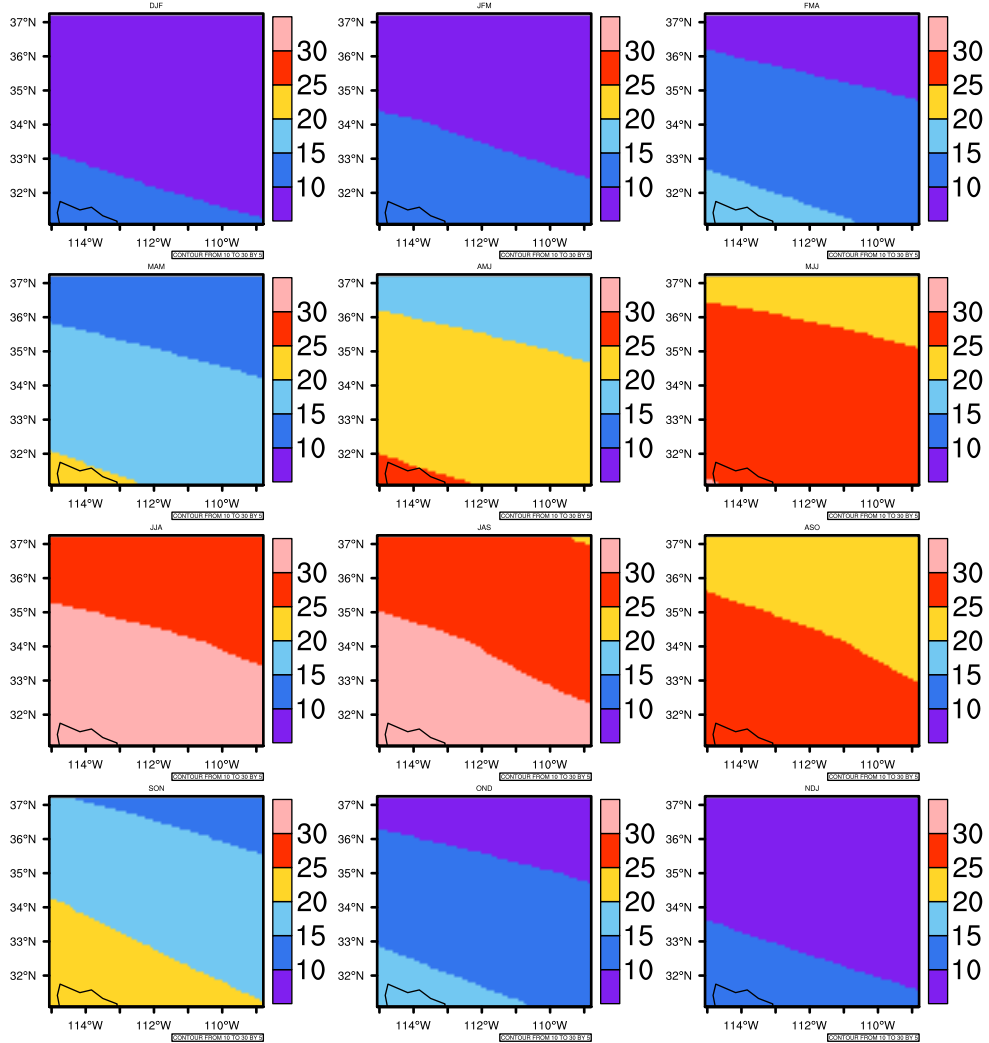

## Seasonally Daily Averaget(c) In 2070-2079 GFDL-ESM2M RCP45 - Arizona

AgriMetSoft (2020). Climate Maps. Available on:  
<https://agrimetsoft.com/maps>

Order a new map on <https://agrimetsoft.com/order>

[You can request maps from any dataset from the AgriMetSoft Team.](#)