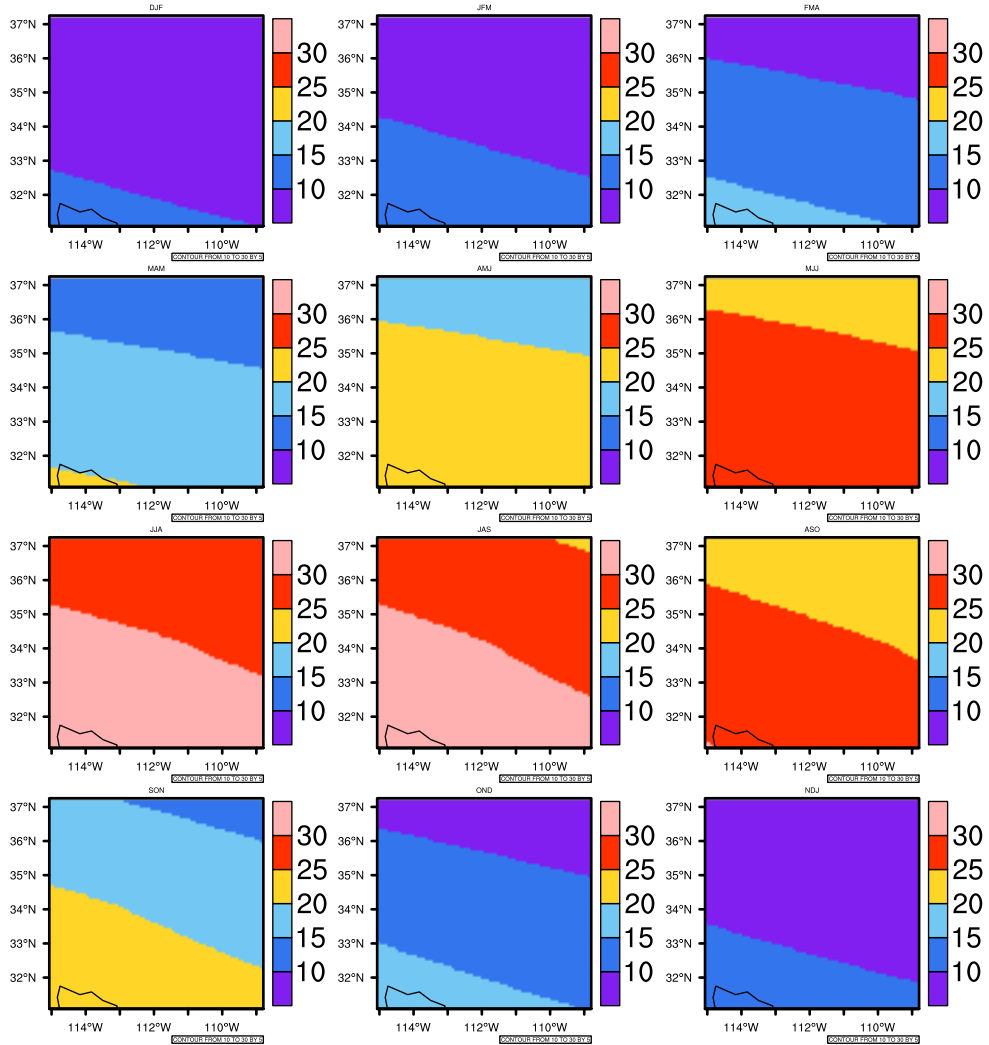

Seasonally Daily Averaget(c) In 2080-2089 GFDL-ESM2M RCP45 - Arizona

AgriMetSoft (2020). Climate Maps. Available on:
<https://agrimetsoft.com/maps>

Order a new map on <https://agrimetsoft.com/order>

[You can request maps from any dataset from the AgriMetSoft Team.](#)