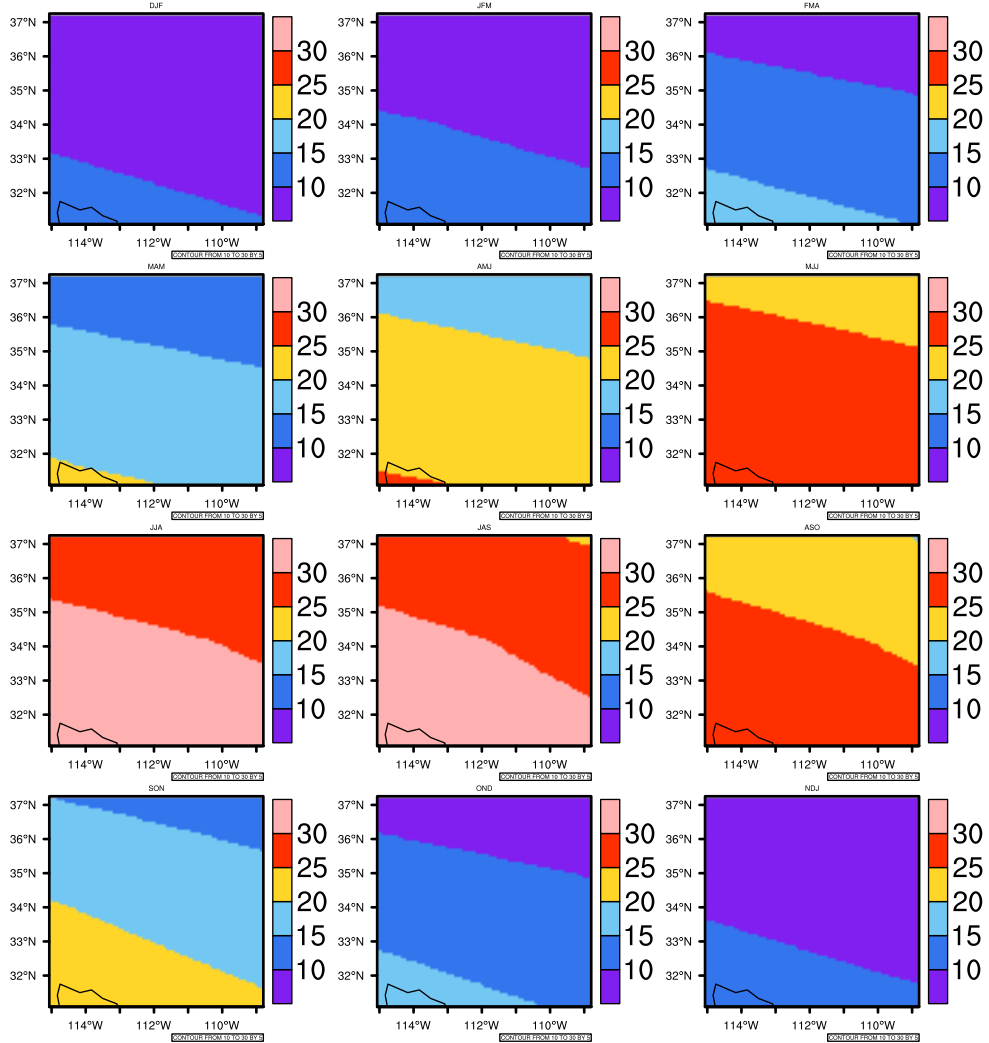

Seasonally Daily Averaget(c) In 2090-2099 GFDL-ESM2M RCP45 - Arizona

AgriMetSoft (2020). Climate Maps. Available on:
<https://agrimetsoft.com/maps>

Order a new map on <https://agrimetsoft.com/order>

[You can request maps from any dataset from the AgriMetSoft Team.](#)