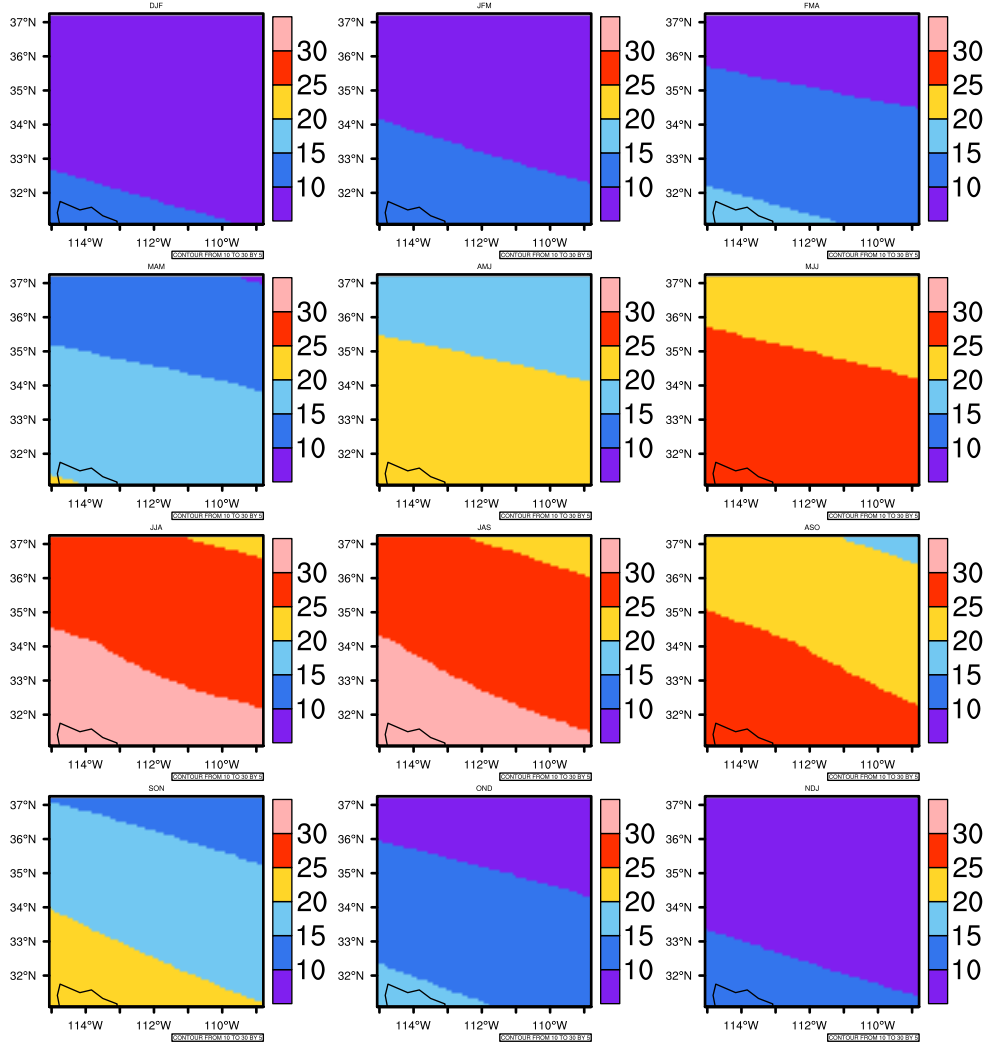

Seasonally Daily Averaget(c) In 2020-2029 GFDL-ESM2M RCP85 - Arizona

AgriMetSoft (2020). Climate Maps. Available on:
<https://agrimetsoft.com/maps>

Order a new map on <https://agrimetsoft.com/order>

[You can request maps from any dataset from the AgriMetSoft Team.](#)