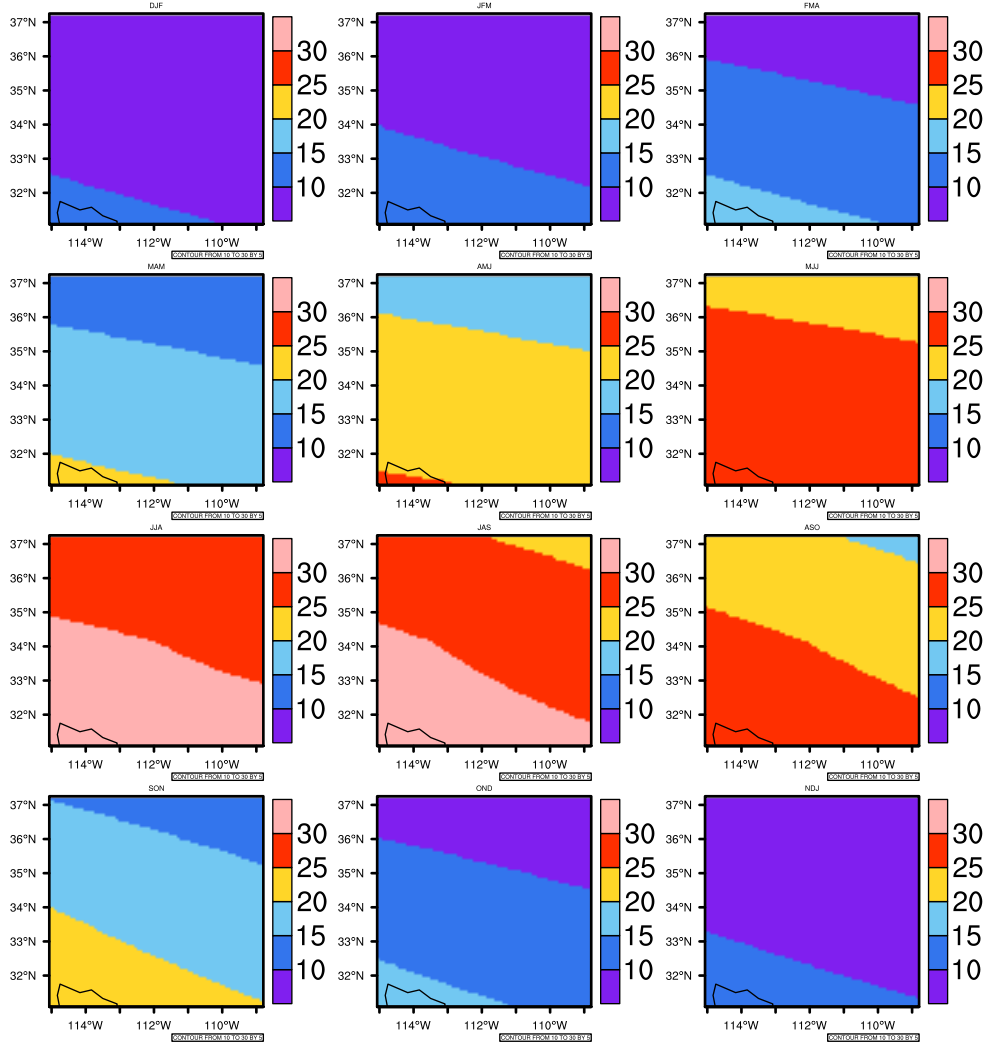

Seasonally Daily Averaget(c) In 2030-2039 GFDL-ESM2M RCP85 - Arizona

AgriMetSoft (2020). Climate Maps. Available on:
<https://agrimetsoft.com/maps>

Order a new map on <https://agrimetsoft.com/order>

[You can request maps from any dataset from the AgriMetSoft Team.](#)