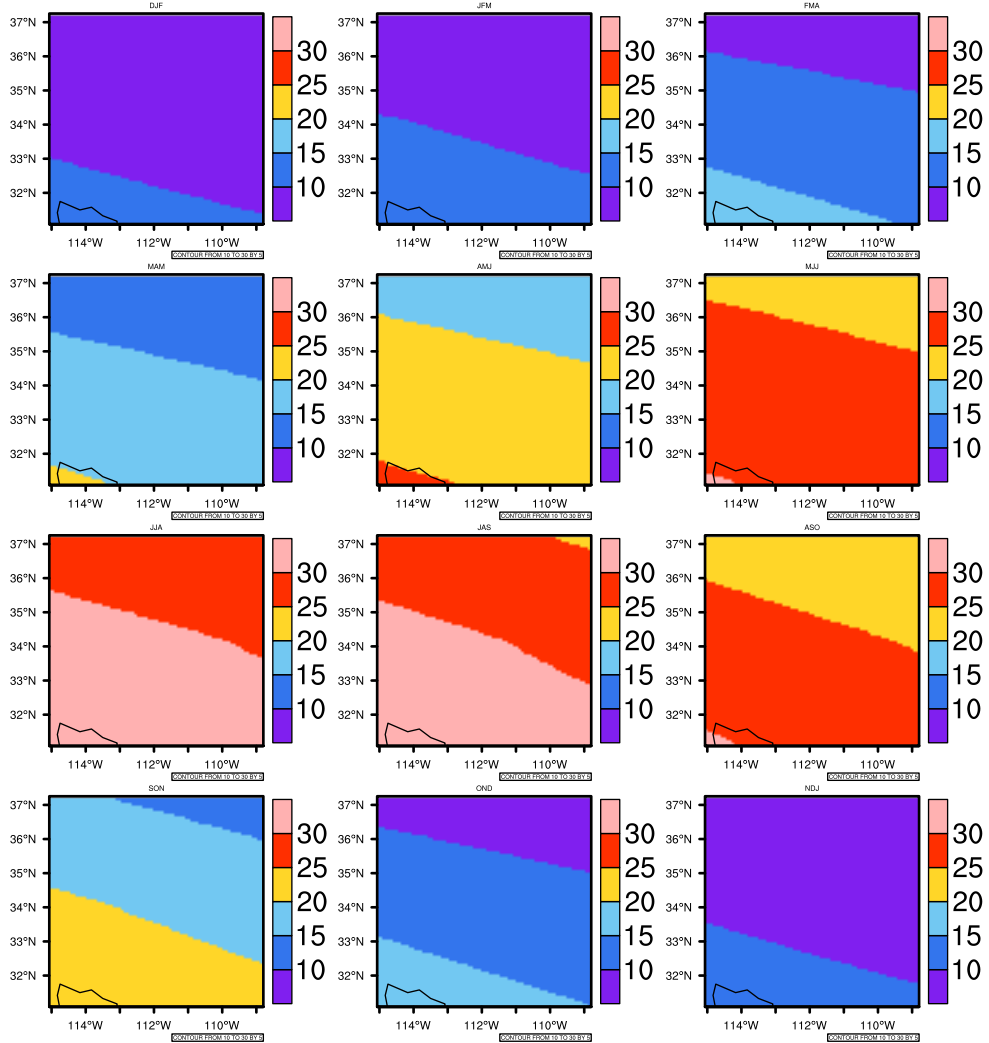

## Seasonally Daily Averaget(c) In 2040-2049 GFDL-ESM2M RCP85 - Arizona

AgriMetSoft (2020). Climate Maps. Available on:  
<https://agrimetsoft.com/maps>

Order a new map on <https://agrimetsoft.com/order>

[You can request maps from any dataset from the AgriMetSoft Team.](#)