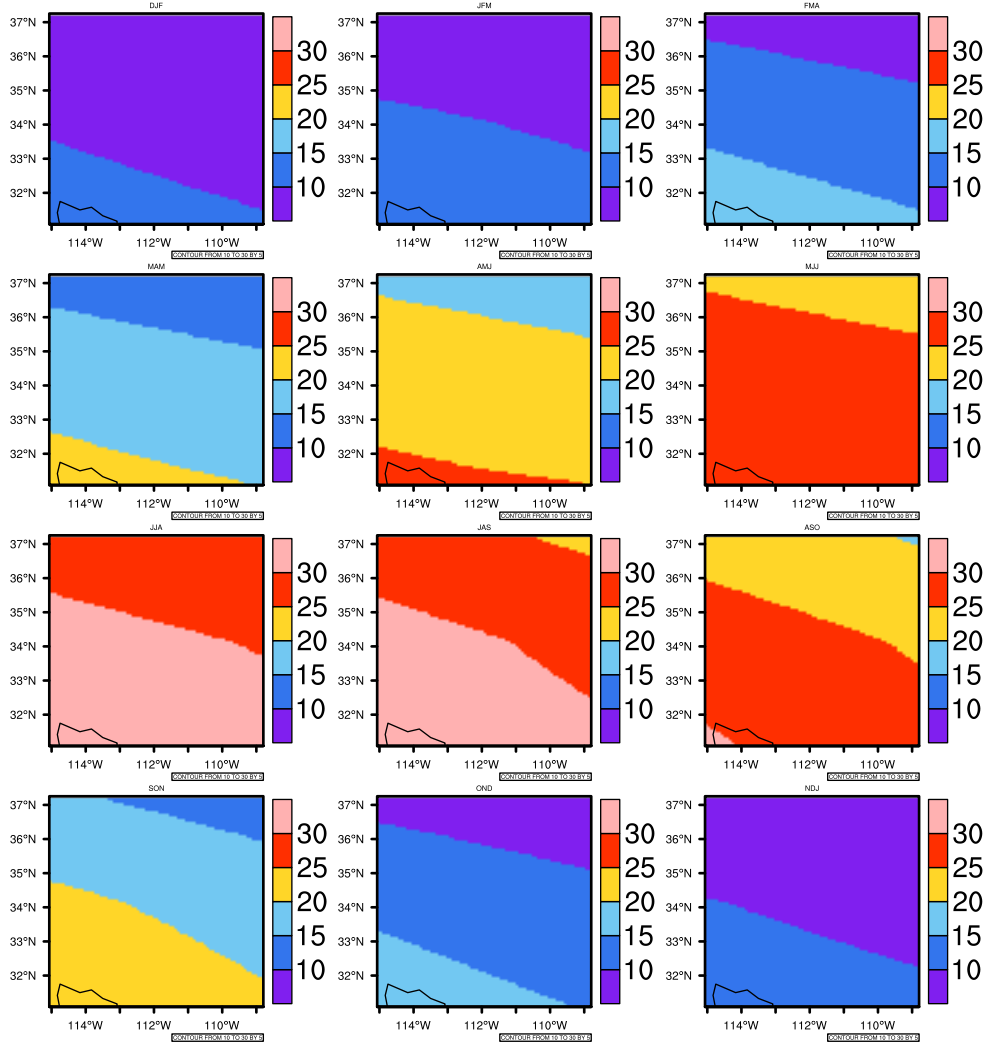

Seasonally Daily Averaget(c) In 2050-2059 GFDL-ESM2M RCP85 - Arizona

AgriMetSoft (2020). Climate Maps. Available on:
<https://agrimetsoft.com/maps>

Order a new map on <https://agrimetsoft.com/order>

[You can request maps from any dataset from the AgriMetSoft Team.](#)