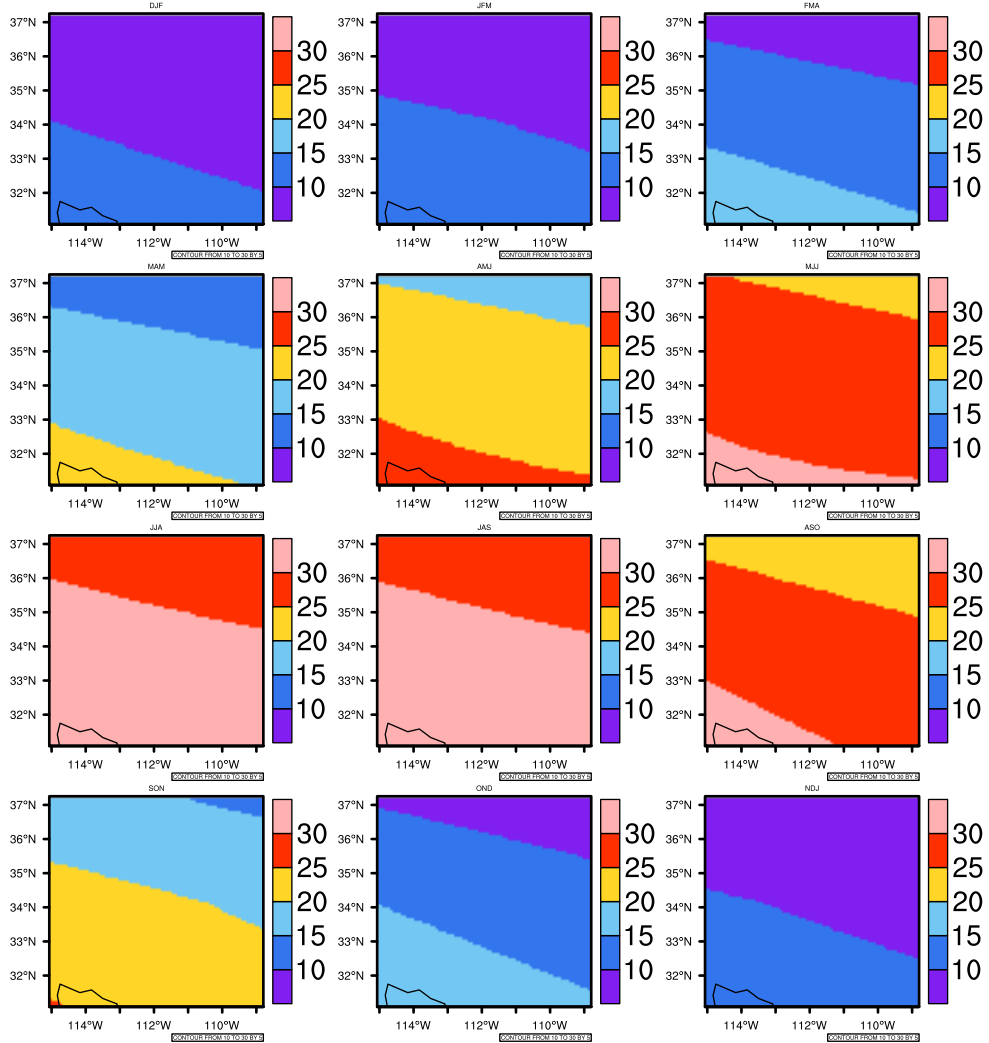

Seasonally Daily Averaget(c) In 2060-2069 GFDL-ESM2M RCP85 - Arizona

AgriMetSoft (2020). Climate Maps. Available on:
<https://agrimetsoft.com/maps>

Order a new map on <https://agrimetsoft.com/order>

[You can request maps from any dataset from the AgriMetSoft Team.](#)